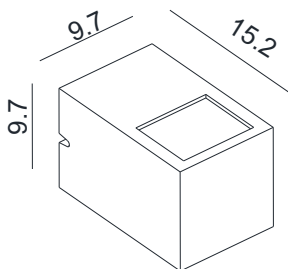

Dimensioned drawing

Product model

MO-7565 L 15.2xW9.7xH9.7 cm/6W/322.4lm/1.84kg