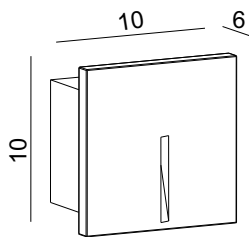

Dimensioned drawing

Product model

MO-7084 L 10xW10xH6 cm/2W/9.2lm/0.5kg