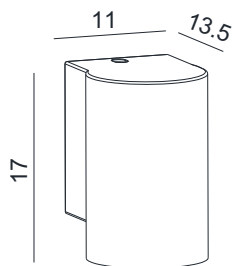

Dimensioned drawing