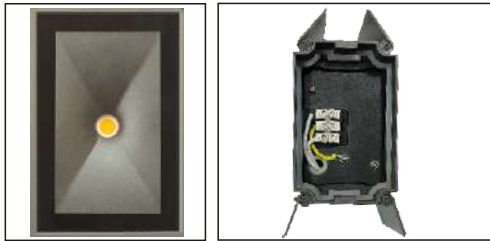

Cement outdoor lamp gives you different feeling

Product details

220-240V 50/60Hz LED 10.2W
CRI>80 3000K 679lm Philips
Material: Concrete/Aluminium
Colour: FWC-01/FBC-01/MCG-09/MCG-02/MST-01

Dimensioned drawing

Product model

MO-7513 L 19xW9.5xH12 cm/LED10.2 W/679lm/2kg