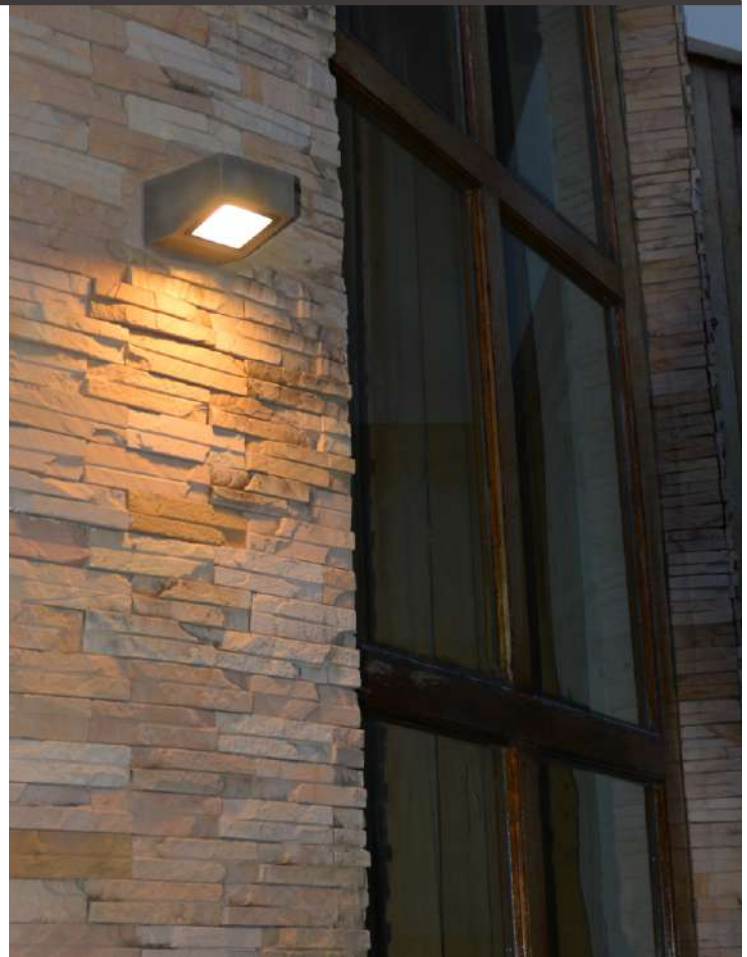

Cement outdoor lamp gives you different feeling

Product details

220-240V 50/60Hz LED 9.6W
CRI>80 3000K 858lm Lumileds
Material: Concrete/Aluminium
Colour: FWC-01/FBC-01/MCG-09/MCG-02 /MST-01

Dimensioned drawing

Product model

MO-7559 L 15xW13xH8.5 cm/9.6W/858lm/2.13kg