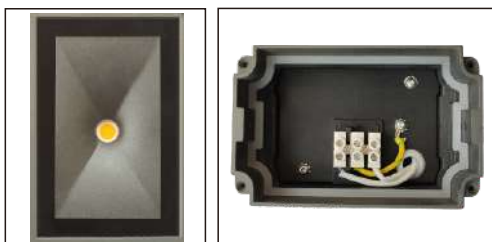

Cement outdoor lamp gives you different feeling

Product details

220-240V 50/60Hz LED10.2W
CRI>80 3000K 740 lm Philips
Material: Concrete/Aluminium
Colour: FWC-01/FBC-01/MCG-09/MCG-02/MST-01

Dimensioned drawing

Product model

MO-7523 L19xW9.5xH13.6 cm/LED10.2W/740 lm/2.28kg