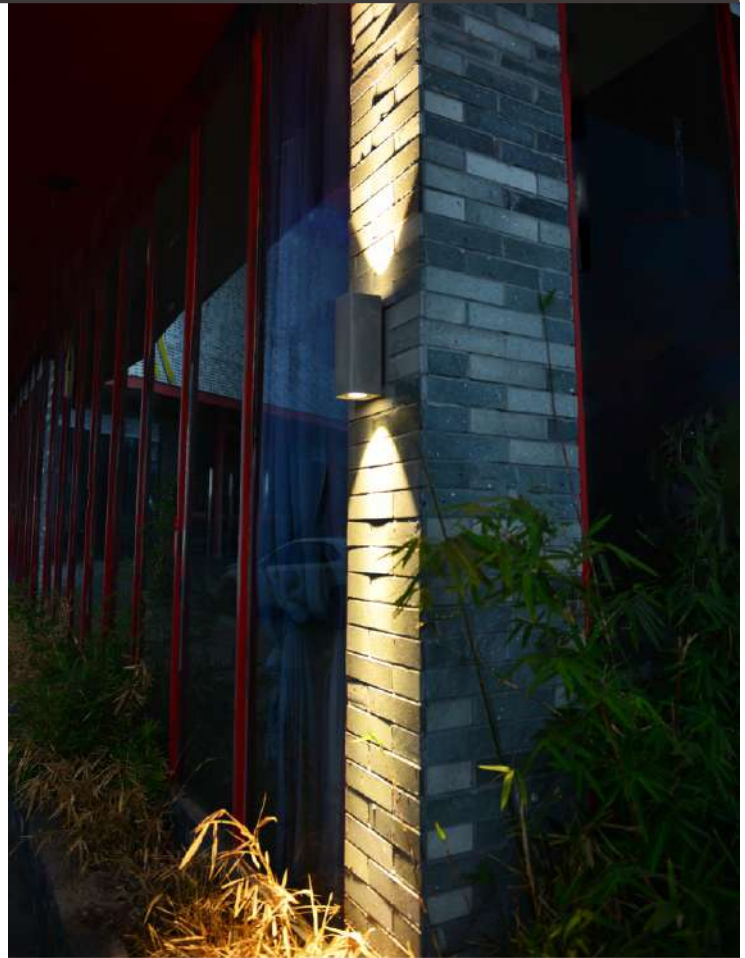

Cement outdoor lamp gives you different feeling

Product details

220-240V 50/60Hz LED 12W
CRI>80 3000K 908.25 lm Philips
Material: Concrete/Aluminium
Colour: FWC-01/FBC-01/MCG-09/MCG-02

Dimensioned drawing

Product model

MO-7556 L26xW9xH10.7 cm/LED12W/908.25 lm/2. 71kg