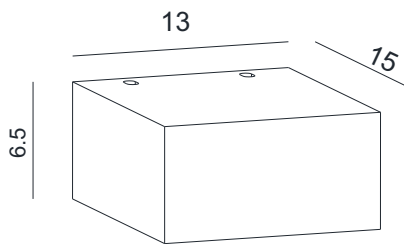

Dimensioned drawing

Product model

MO-7561 L 15xW13xH6.5 cm/9.6W/922.15lm/1.82kg