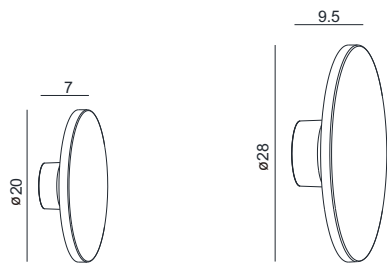

Dimensioned drawing

Product model

MO-7516 ø20xH7 cm/5.3W/800lm/1.2kg
MO-7517 ø28.5xH9.5 cm/10.2W/1400lm/2.4kg