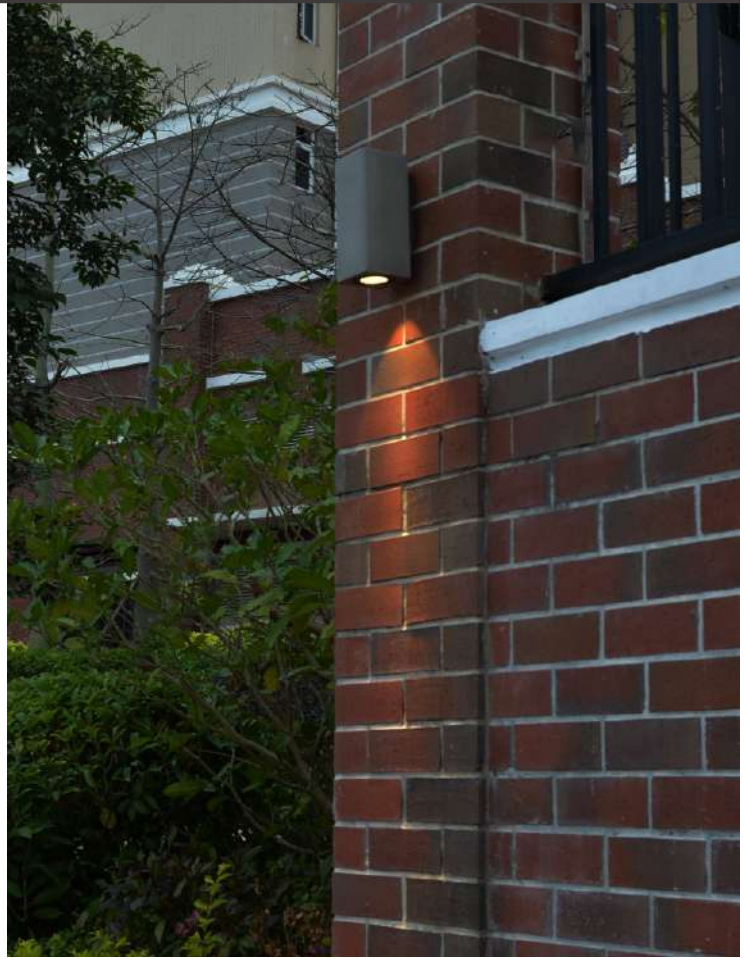

Cement outdoor lamp gives you different feeling

Product details

220-240V 50/60Hz LED 6W
CRI>80 3000K 610 lm Philips
Material: Concrete/Aluminium
Colour: FWC-01/FBC-01/MCG-09/MCG-02

Dimensioned drawing

Product model

MO-7555 L21xW9xH10.7 cm/6W/610lm/2. 42kg