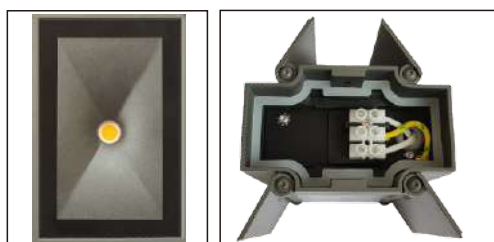

Cement outdoor lamp gives you different feeling

Product details

220-240V 50/60Hz LED 10.2W
CRI>80 3000K 828lm Philips
Material: Concrete/Aluminium
Colour: FWC-01/FBC-01/MCG-09/MCG-02/MST-01

Dimensioned drawing

Product model

MO-7510 L 12xW12xH12 cm/LED 10.2W/828lm/1.7kg
MO-7511 L 14xW14xH14 cm/LED 10.2W/828lm/2.2 kg