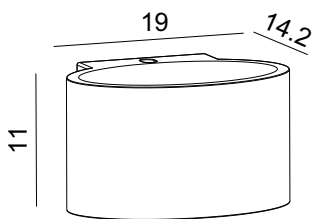

Dimensioned drawing

Product model

MO-7525 L19xW14.2xH11 cm/LED10.2W/746lm/1.88kg