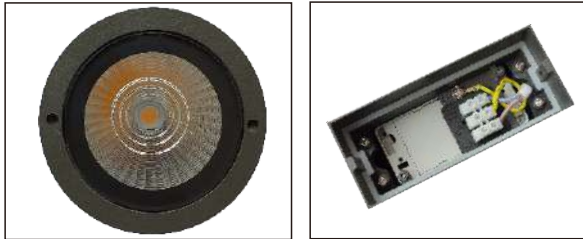

Cement outdoor lamp gives you different feeling

Product details

220-240V 50/60Hz LED 12W
CRI>80 3000K 908.25 lm Philips
Material: Concrete/Aluminium
Colour: FWC-01/FBC-01/MCG-09/MCG-02

Dimensioned drawing

Product model

MO-7556 L26xW9xH10.7 cm/LED12W/908.25 lm/2. 71kg