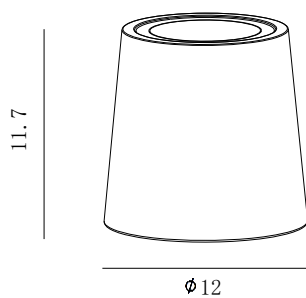

Dimensioned drawing

Product model

MO-7053 Ø12xH11.7 cm/GU10/Max 25W/1.6kg