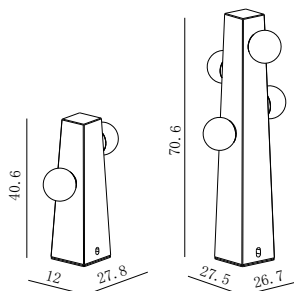

Dimensioned drawing

Product model

MO-7090 L27.8xW12xH40.6 cm/2x2W/220lm/6.6kg
MO-7091 L27.5xW26.7xH70.6 cm/4x2W/232lm/13.9kg