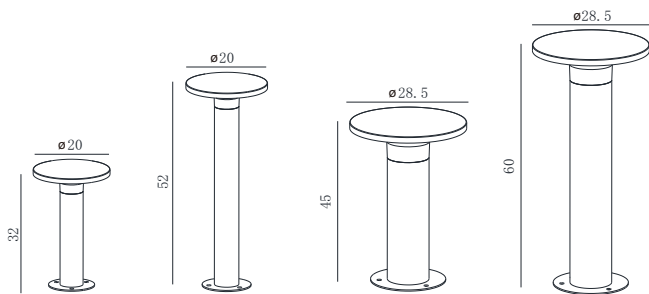

Product details

220-240V 50/60Hz LED 5.3W/10.2W
 CRI>80 3000K 861lm/1400lm OSRAM
 Material: Concrete/Aluminium
 Colour: FWC-01/FBC-01/MCG-09/MCG-02

Dimensioned drawing

Product model

MO-7036 $\varnothing 20 \times H 32.2$ cm/5.3W/861lm/2.4kg
 MO-7037 $\varnothing 20 \times H 52.2$ cm/5.3W/861lm/3.4kg
 MO-7038 $\varnothing 28.5 \times H 45$ cm/10.2W/1400lm/6.7kg
 MO-7039 $\varnothing 28.5 \times H 60$ cm/10.2W/1400lm/8.4kg