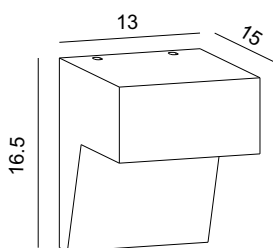

Dimensioned drawing