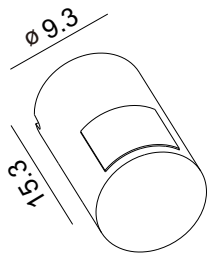

Dimensioned drawing