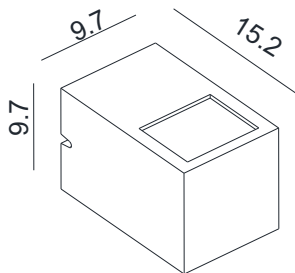

Dimensioned drawing

Product model

MO-7566 L 15.2xW9.7xH9.7 cm/12W/581.2lm/1.79kg