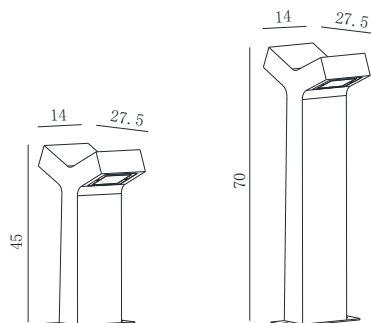

Dimensioned drawing

Product model

MO-7062 L27.5xW14xH45 cm/2x9.6W/1630lm/10.2kg
MO-7063 L27.5xW14xH70 cm/2x9.6W/1630lm/15kg