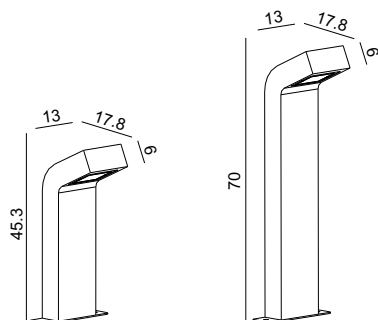

Dimensioned drawing

Product model

MO-7060 L17.8xW13xH45.3 cm/9.6W/846.5lm/7.6kg
MO-7061 L17.8xW13xH70 cm/9.6W/846.5lm/12.1kg