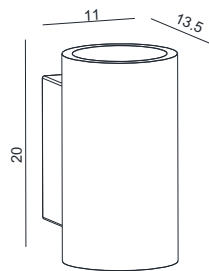

Dimensioned drawing

Product model

MO-7523 L19xW9.5xH13.6 cm/LED10.2W/740 lm/2.28kg

Cement outdoor lamp gives you different feeling

Product details

220-240V 50/60Hz LED 5.3W
 CRI>80 3000K 580lm Philips
 Material: Concrete/Aluminium
 Colour: FWC-01/FBC-01/MCG-09/MCG-02/MST-01

Dimensioned drawing

Product model

MO-7518 L 17xW11xH13.5 cm/5.3W/580lm/2kg

Cement outdoor lamp gives you different feeling

Product details

220-240V 50/60Hz LED 10.2W
 CRI>80 3000K 721lm Philips
 Material: Concrete/Aluminium
 Colour: FWC-01/FBC-01/MCG-09/MCG-02/MST-01

Dimensioned drawing

Product model

MO-7520 L 20xW11xH13.5 cm/LED10.2W/721lm/2.1kg

Cement outdoor lamp gives you different feeling

Product details

220-240V 50/60Hz LED 5.3W
 CRI>80 3000K 585lm Philips
 Material: Concrete/Aluminium
 Colour: FWC-01/FBC-01/MCG-09/MCG-02/MST-01