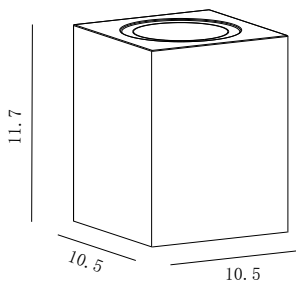

Dimensioned drawing

Product model

MO-7054 L10.5xW10.5xH11.7 cm/GU10/Max 25W/1.6kg