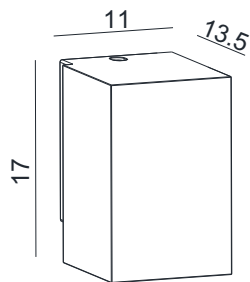

Dimensioned drawing