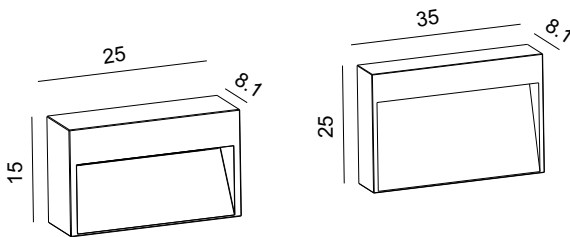

Dimensioned drawing

Product model

MO-7018 L 25xW8.1xH15cm/6.5W/436lm/2.9kg
MO-7019 L 37.5xW8.1xH25 cm/11W/931lm/5.8kg