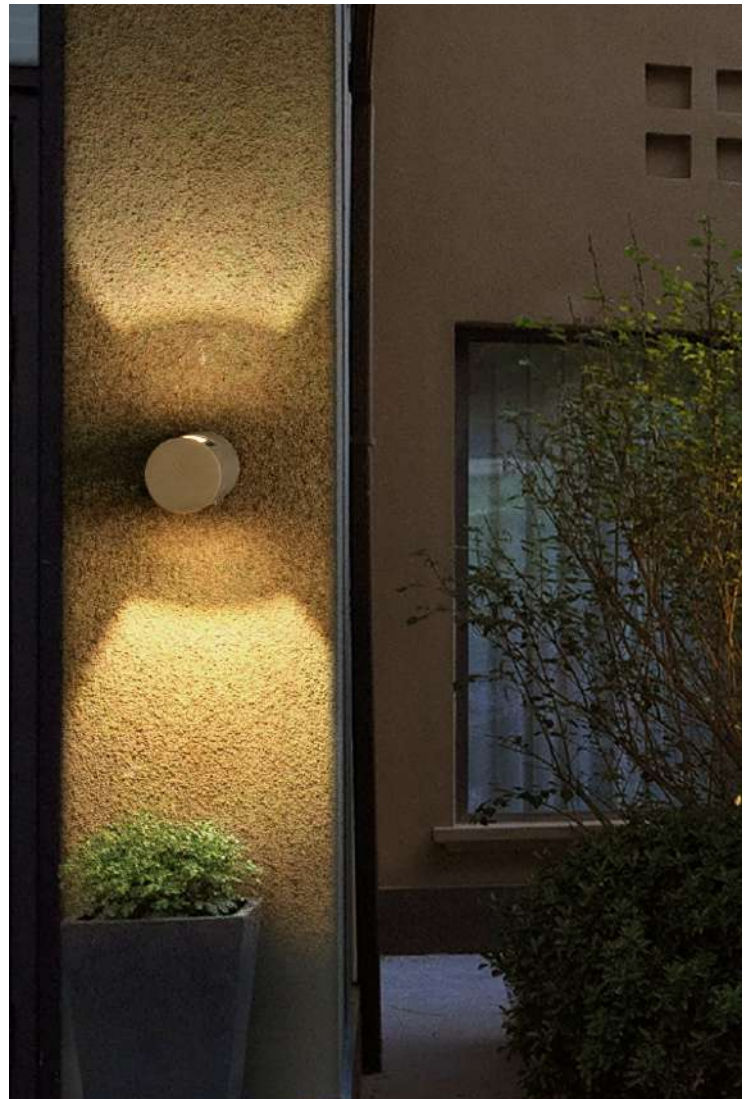

Dimensioned drawing

Product model

MO-7563 Ø9.3xL15.3 cm/6W/321lm/1.46kg

Cement outdoor lamp gives you different feeling

Product details

220-240V 50/60Hz LED 12W
 CRI>80 3000K 540lm Philips
 Material: Concrete/Aluminium
 Colour: FWC-01/FBC-01/MCG-09/MCG-02

Dimensioned drawing

Product model

MO-7564 ø9.3xL15.3 cm/12W/540lm/1.39kg

A++ A+ F

Cement outdoor lamp gives you different feeling

Product details

220-240V 50/60Hz LED 6W
 CRI>80 3000K 322.4lm Philips
 Material: Concrete/Aluminium
 Colour: FWC-01/FBC-01/MCG-09/MCG-02