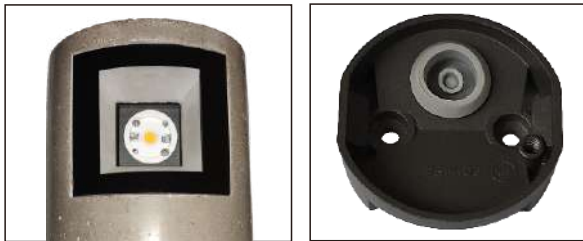

Dimensioned drawing

Product model

MO-7561 L 15xW13xH6.5 cm/9.6W/922.15lm/1.82kg

Cement outdoor lamp gives you different feeling

Product details

220-240V 50/60Hz LED 6W
 CRI>80 3000K 321lm Philips
 Material: Concrete/Aluminium
 Colour: FWC-01/FBC-01/MCG-09/MCG-02

Dimensioned drawing

Product model

MO-7563 Ø9.3xL15.3 cm/6W/321lm/1.46kg

Cement outdoor lamp gives you different feeling

Product details

220-240V 50/60Hz LED 12W
 CRI>80 3000K 540lm Philips
 Material: Concrete/Aluminium
 Colour: FWC-01/FBC-01/MCG-09/MCG-02