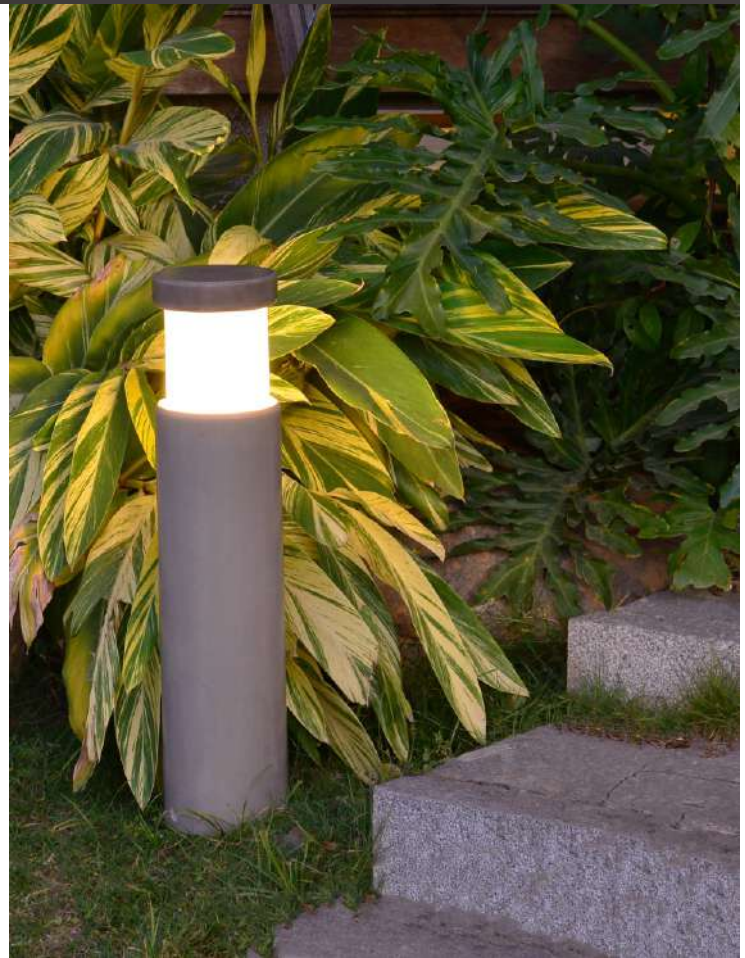

A++ A+ F

Cement outdoor lamp gives you different feeling

Product details

220-240V 50/60Hz Max 25W
E27 OSRAM
Material: Concrete
Colour: FWC-01/FBC-01/MCG-09/MCG-02

Dimensioned drawing

Product model

MO-7080 $\phi 16 \times 35$ cm/E27/Max25W/6.8kg
MO-7081 $\phi 16 \times 70$ cm/E27/Max25W/16.4Kg