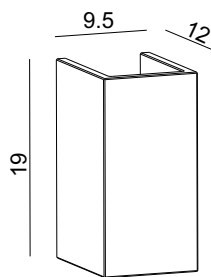

Dimensioned drawing

Product model

MO-7510 L 12xW12xH12 cm/LED 10.2W/828lm/1.7kg
 MO-7511 L 14xW14xH14 cm/LED 10.2W/828lm/2.2 kg

Cement outdoor lamp gives you different feeling

Product details

220-240V 50/60Hz LED 10.2W
 CRI>80 3000K 679lm Philips
 Material: Concrete/Aluminium
 Colour: FWC-01/FBC-01/MCG-09/MCG-02/MST-01

Dimensioned drawing

Product model

MO-7513 L 19xW9.5xH12 cm/LED10.2 W/679lm/2kg

Cement outdoor lamp gives you different feeling

Product details

220-240V 50/60Hz LED10.2W
 CRI>80 3000K 742.07 lm Philips
 Material: Concrete/Aluminium
 Colour: FWC-01/FBC-01/MCG-09/MCG-02