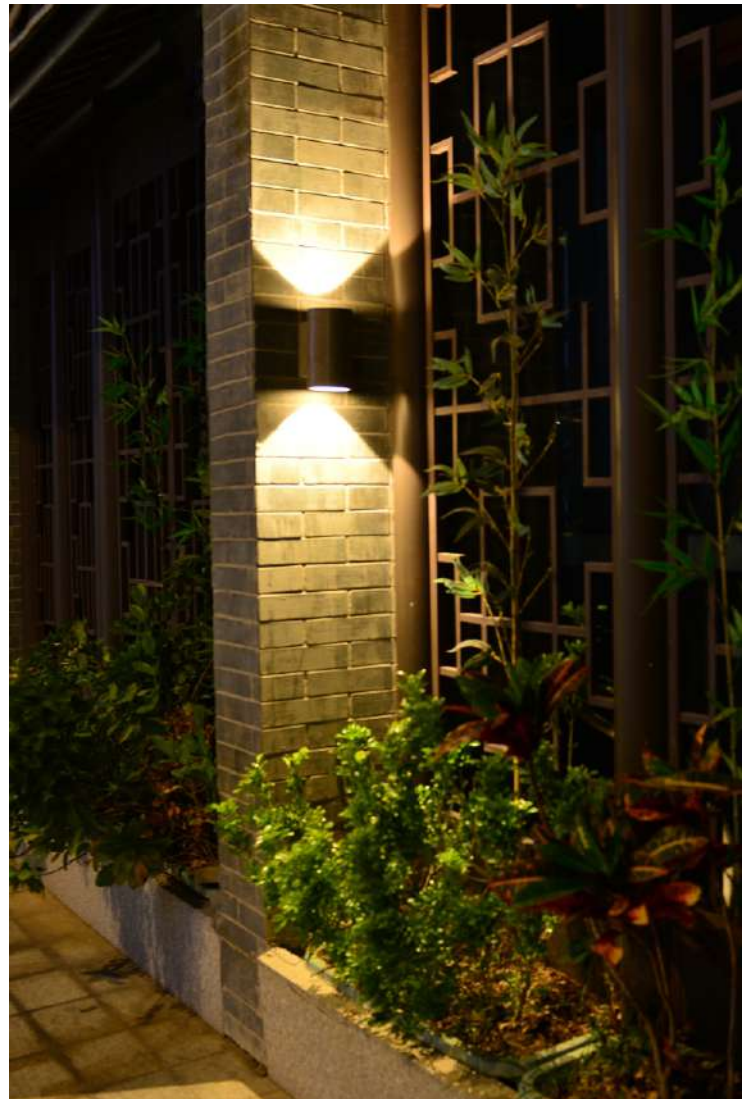

Product model

MO-7520   L 20xW11xH13.5 cm/LED10.2W/721lm/2.1kg