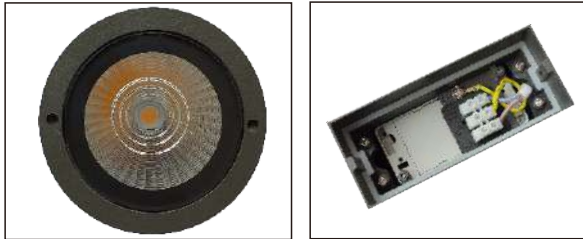

Cement outdoor lamp gives you different feeling

Product details

220-240V 50/60Hz LED 6W
CRI>80 3000K 610 lm Philips
Material: Concrete/Aluminium
Colour: FWC-01/FBC-01/MCG-09/MCG-02

Dimensioned drawing

Product model

MO-7555 L21xW9xH10.7 cm/6W/610lm/2. 42kg