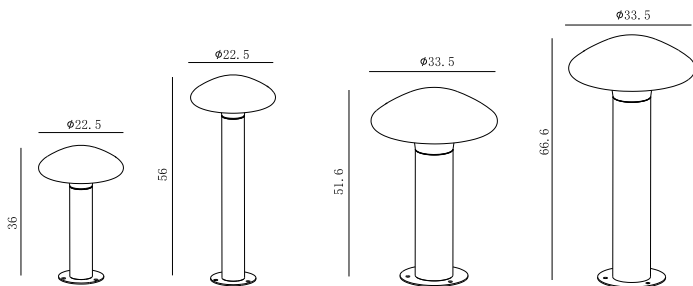

Product details

220-240V 50/60Hz LED 5.3W/10.2W
 CRI>80 3000K 861lm/1400lm OSRAM
 Material: Concrete/Aluminium
 Colour: FWC-01/FBC-01/MCG-09/MCG-02

Dimensioned drawing

Product model

MO-7036 $\varnothing 20 \times H 32.2$ cm/5.3W/861lm/2.4kg
 MO-7037 $\varnothing 20 \times H 52.2$ cm/5.3W/861lm/3.4kg
 MO-7038 $\varnothing 28.5 \times H 45$ cm/10.2W/1400lm/6.7kg
 MO-7039 $\varnothing 28.5 \times H 60$ cm/10.2W/1400lm/8.4kg

Product model

- MO-7041 ϕ 22.5xH36 cm/5.3W/862lm/3.5kg
- MO-7042 ϕ 22.5xH56 cm/5.3W/862lm/4.7Kg
- MO-7044 ϕ 33.5xH51.6 cm/10.2W/1412lm/9.3Kg
- MO-7045 ϕ 22.5xH66.6 cm/10.2W/1412lm/11.7Kg

Cement outdoor lamp gives you different feeling