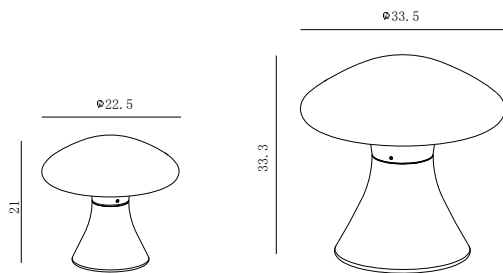

Dimensioned drawing

Product model

MO-7040 ϕ 22.5xH21 cm/5.3W/863lm/3.1kg
MO-7043 ϕ 33.5xH33.3 cm/10.2W/1408lm/8.3Kg