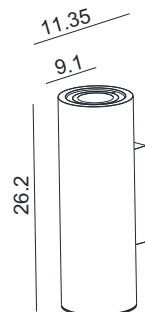

Dimensioned drawing