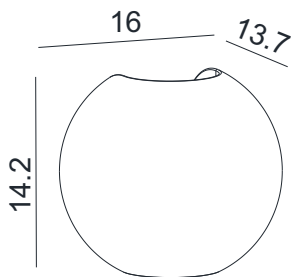

Dimensioned drawing

Product model

MO-7524 L13.7xW16xH14.2 cm/LED10.2W/696 lm/2.24kg