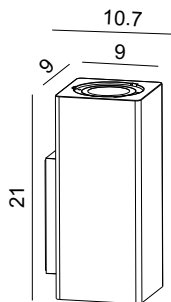

Dimensioned drawing

Product model

MO-7555 L21xW9xH10.7 cm/6W/610lm/2. 42kg