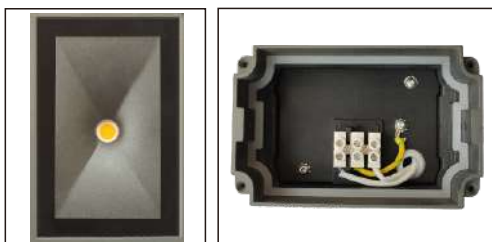

Cement outdoor lamp gives you different feeling

Product details

220-240V 50/60Hz LED10.2W
CRI>80 3000K 742.07 lm Philips
Material: Concrete/Aluminium
Colour: FWC-01/FBC-01/MCG-09/MCG-02

Dimensioned drawing

Product model

MO-7522 L19xW12xH13 cm/LED10.2W/742.07 lm/2.22kg