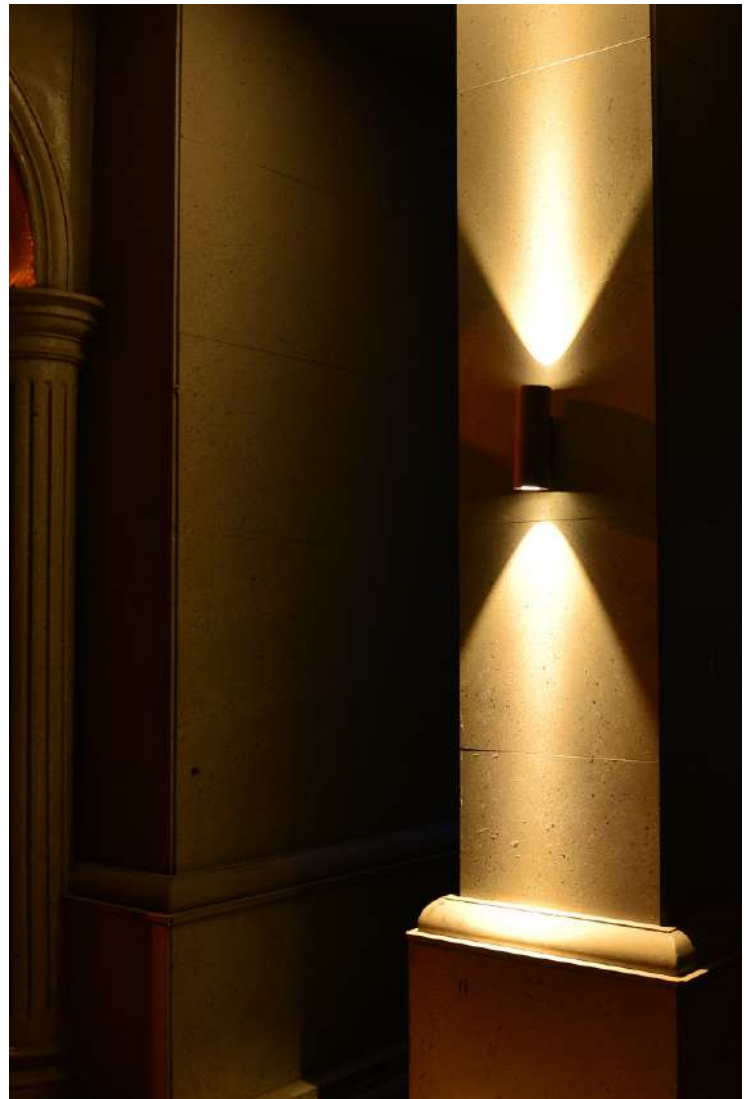

Dimensioned drawing

Product model

MO-7507 L26.2xW9.1xH11.35 cm/12W/951 lm /1.98kg