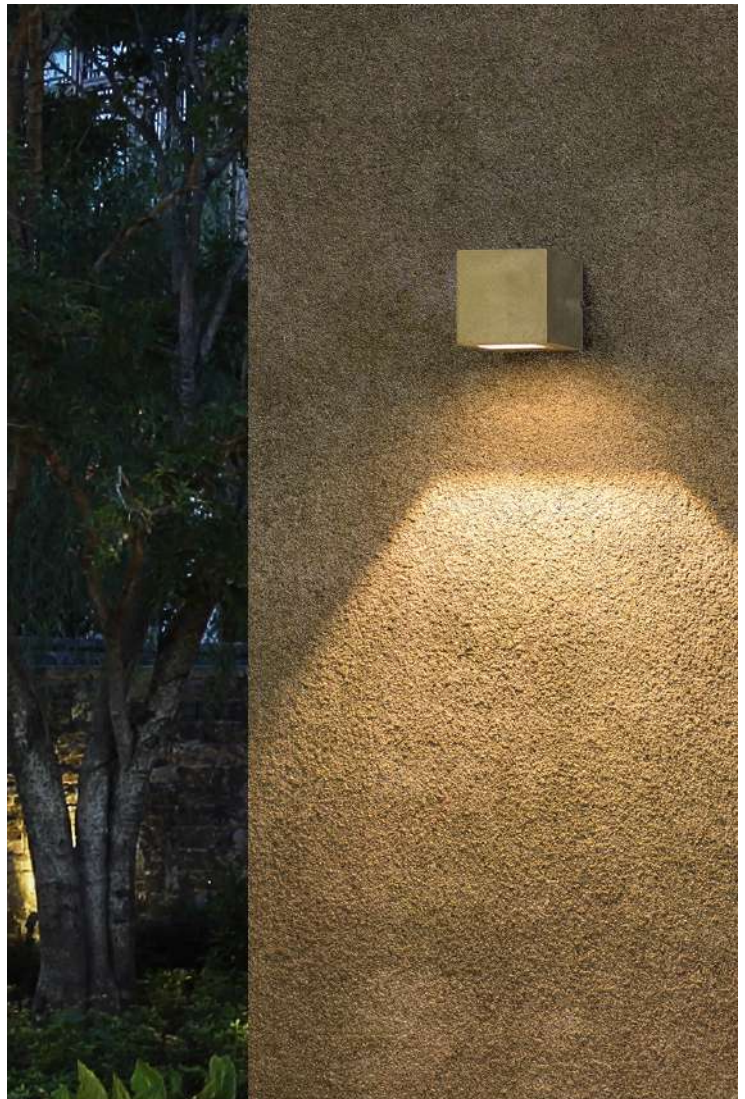

A++ A+ F

Cement outdoor lamp gives you different feeling

Product details

220-240V 50/60Hz LED 6W
CRI>80 3000K 322.4lm Philips
Material: Concrete/Aluminium
Colour: FWC-01/FBC-01/MCG-09/MCG-02

Dimensioned drawing

Product model

MO-7565 L 15.2xW9.7xH9.7 cm/6W/322.4lm/1.84kg