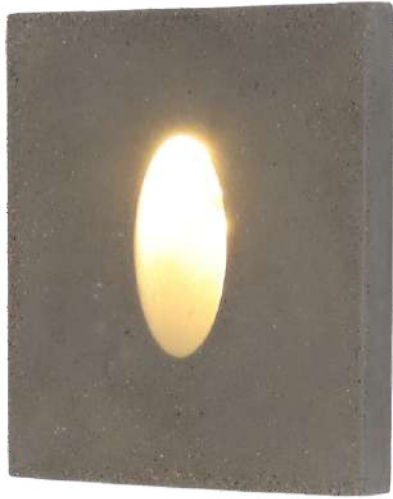

Dimensioned drawing

Product model

MO-7082 L 10xW10xH6 cm/2W/22lm/0.5kg

Cement outdoor lamp gives you different feeling

Product details

220-240V 50/60Hz LED 2W
 CRI>80 3000K 9.2lm CREE
 Material: Concrete/Aluminium
 Colour: FWC-01/FBC-01/MCG-09/MCG-02/MST-01

Dimensioned drawing

Product model

MO-7084 L 10xW10xH6 cm/2W/9.2lm/0.5kg

Cement outdoor lamp gives you different feeling

Product details

220-240V 50/60Hz LED 2W
 CRI>80 3000K 57lm CREE
 Material: Concrete/Aluminium
 Colour: FWC-01/FBC-01/MCG-09/MCG-02/MST-01