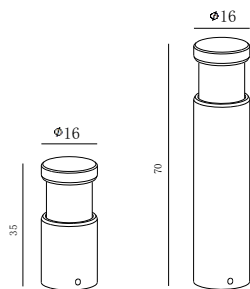

Dimensioned drawing

Product model

MO-7080 $\phi 16 \times 35$ cm/E27/Max25W/6.8kg
MO-7081 $\phi 16 \times 70$ cm/E27/Max25W/16.4Kg