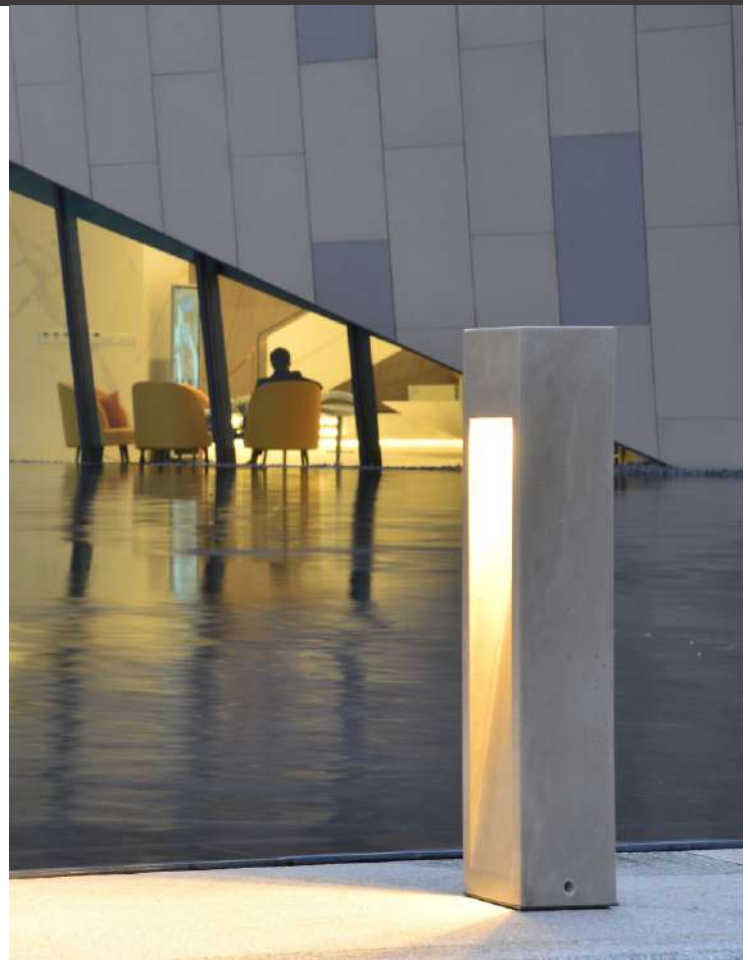

Cement outdoor lamp gives you different feeling

Product details

220-240V 50/60Hz LED 9.6W
CRI>80 3000K 760lm Lumileds
Material: Concrete
Colour: FWC-01/FBC-01/MCG-09/MCG-02

Dimensioned drawing

Product model

MO-7088 L 15xW14xH45.6 cm/9.6W/760lm/11.8kg
MO-7089 L 15xW14xH75.6 cm/9.6W/760lm/21.5kg