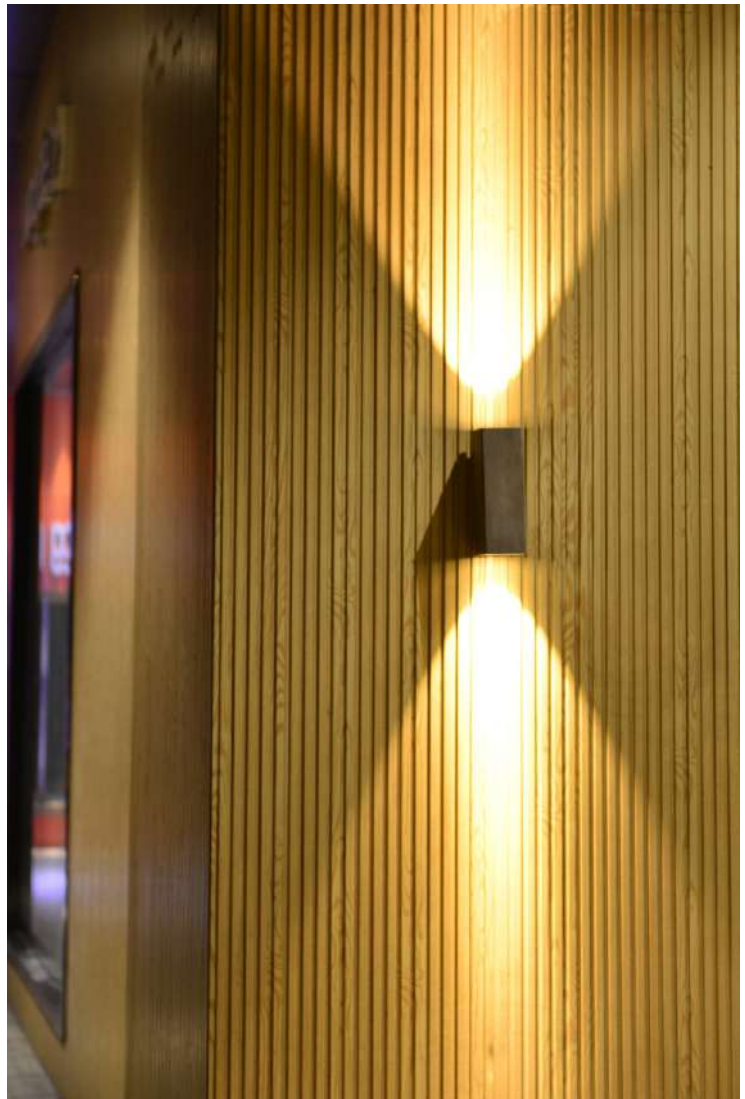

Cement outdoor lamp gives you different feeling

Product details

220-240V 50/60Hz LED 12W
CRI>80 3000K 908.25 lm Philips
Material: Concrete/Aluminium
Colour: FWC-01/FBC-01/MCG-09/MCG-02

Dimensioned drawing

Product model

MO-7556 L26xW9xH10.7 cm/LED12W/908.25 lm/2. 71kg