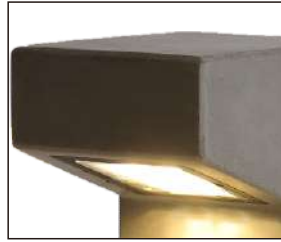

Cement outdoor lamp gives you different feeling

Product details

220-240V 50/60Hz LED 9.6W
CRI>80 3000K 858.2lm Lumileds
Material: Concrete
Colour: FWC-01/FBC-01/MCG-09/MCG-02