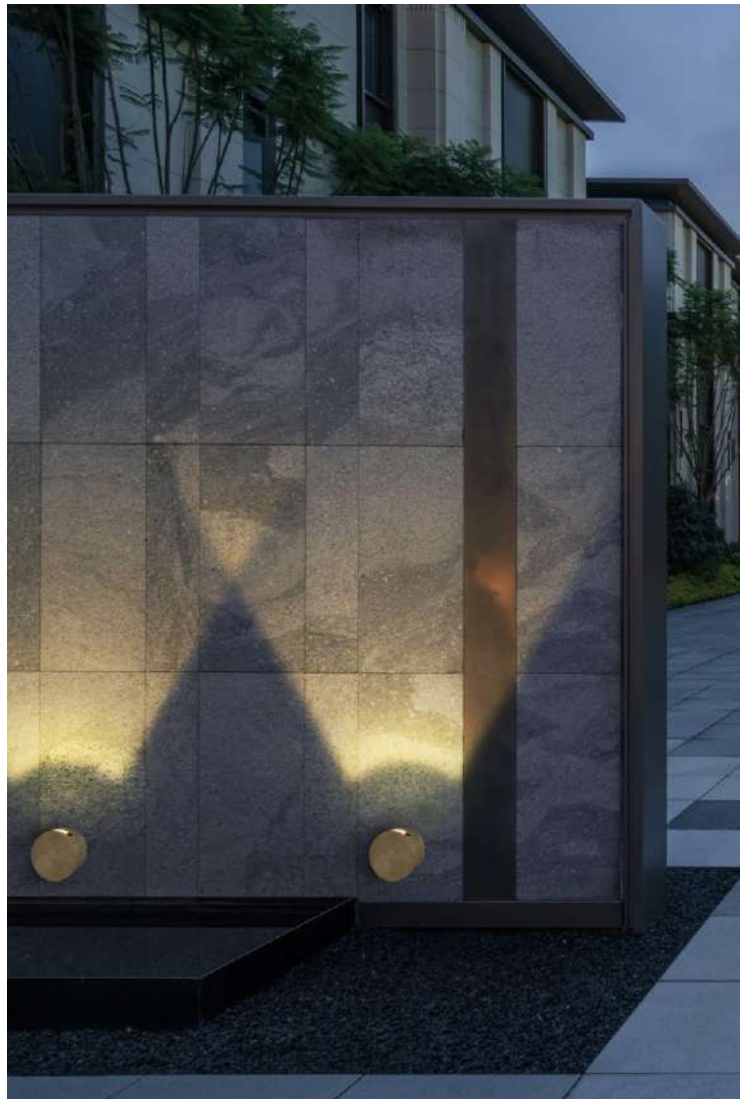

Cement outdoor lamp gives you different feeling

Product details

220-240V 50/60Hz   LED 6W
CRI>80 3000K 321lm   Philips
Material: Concrete/Aluminium
Colour: FWC-01/FBC-01/MCG-09/MCG-02

Dimensioned drawing

Product model

MO-7563   Ø9.3xL15.3 cm/6W/321lm/1.46kg