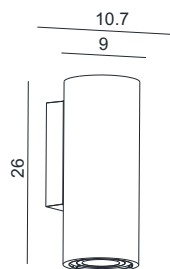

Dimensioned drawing

Product model

MO-7553 L26xW9xH10.7 cm/6W/610 lm/1.72kg