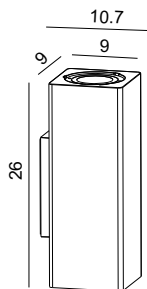

Dimensioned drawing