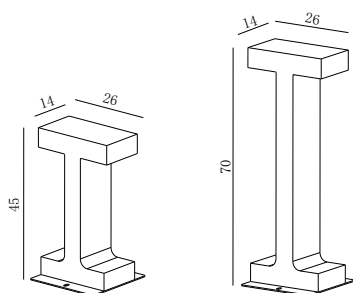

Dimensioned drawing

Product model

MO-7064 L26xW14xH45 cm/2x9.6W/1598lm/12.8kg
MO-7065 L26xW14xH70 cm/2x9.6W/1598lm/17.6kg