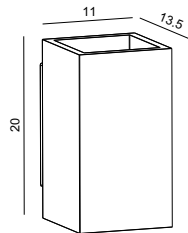

Dimensioned drawing