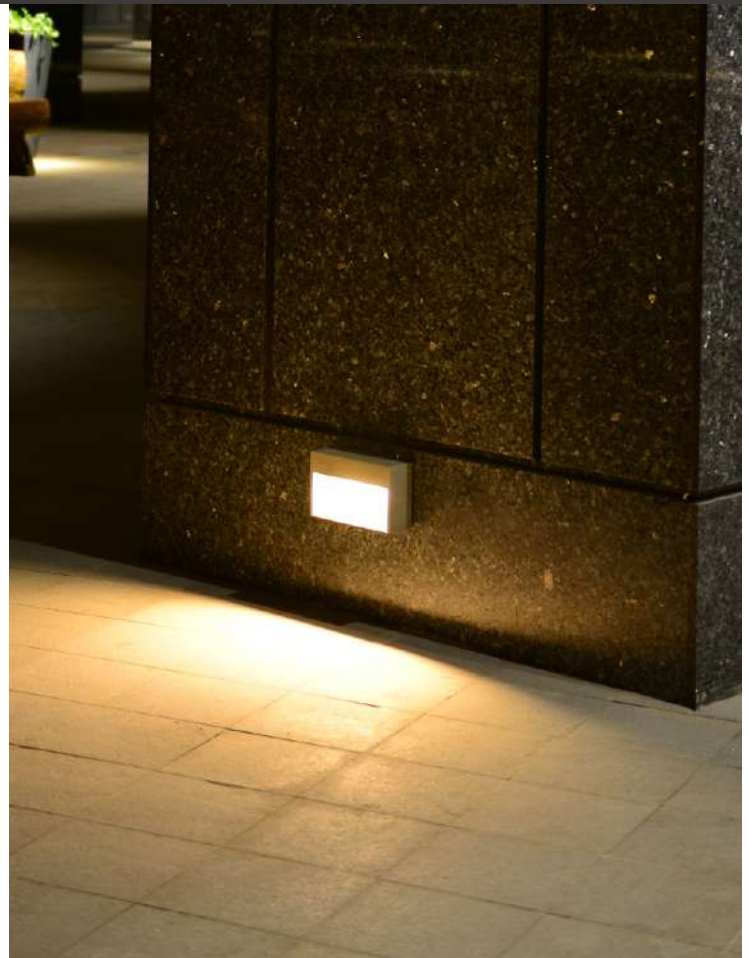

Dimensioned drawing

Product model

MO-7516 ø20xH7 cm/5.3W/800lm/1.2kg
 MO-7517 ø28.5xH9.5 cm/10.2W/1400lm/2.4kg

A++ A+ F

Cement outdoor lamp gives you different feeling

220-240V 50/60Hz LED 6.5W/11W
CRI>80 3000K 436lm/931lm OSRAM
Material: Concrete/Aluminium
Colour: FWC-01/FBC-01/MCG-09/MCG-02