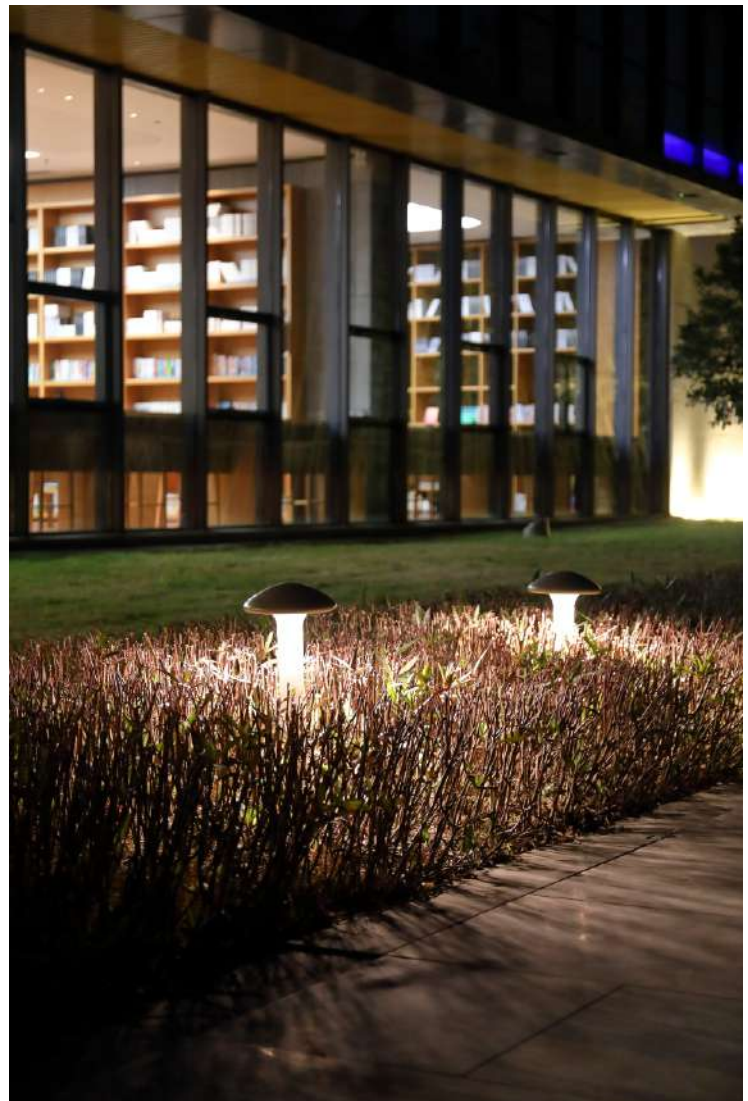

A++ A+ F

Cement outdoor lamp gives you different feeling

Product details

220-240V 50/60Hz LED 5.3W/10.2W
CRI>80 3000K 862lm/1412lm OSRAM
Material: Concrete
Colour: FWC-01/FBC-01/MCG-09/MCG-02

Dimensioned drawing

Product model

- MO-7041 ϕ 22.5xH36 cm/5.3W/862lm/3.5kg
- MO-7042 ϕ 22.5xH56 cm/5.3W/862lm/4.7Kg
- MO-7044 ϕ 33.5xH51.6 cm/10.2W/1412lm/9.3Kg
- MO-7045 ϕ 22.5xH66.6 cm/10.2W/1412lm/11.7Kg