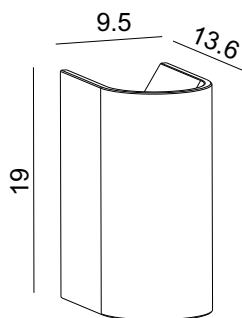

Dimensioned drawing

Product model

MO-7510 L 12xW12xH12 cm/LED 10.2W/828lm/1.7kg
 MO-7511 L 14xW14xH14 cm/LED 10.2W/828lm/2.2 kg

Cement outdoor lamp gives you different feeling

Product details

220-240V 50/60Hz LED 10.2W
 CRI>80 3000K 679lm Philips
 Material: Concrete/Aluminium
 Colour: FWC-01/FBC-01/MCG-09/MCG-02/MST-01

Dimensioned drawing

Product model

MO-7513 L 19xW9.5xH12 cm/LED10.2 W/679lm/2kg

Cement outdoor lamp gives you different feeling

Product details

220-240V 50/60Hz LED10.2W
 CRI>80 3000K 742.07 lm Philips
 Material: Concrete/Aluminium
 Colour: FWC-01/FBC-01/MCG-09/MCG-02

Dimensioned drawing

Product model

MO-7522 L19xW12xH13 cm/LED10.2W/742.07 lm/2.22kg

Cement outdoor lamp gives you different feeling

Product details

220-240V 50/60Hz LED10.2W
 CRI>80 3000K 740 lm Philips
 Material: Concrete/Aluminium
 Colour: FWC-01/FBC-01/MCG-09/MCG-02/MST-01

Dimensioned drawing

Product model

MO-7523 L19xW9.5xH13.6 cm/LED10.2W/740 lm/2.28kg

Cement outdoor lamp gives you different feeling

Product details

220-240V 50/60Hz LED 5.3W
 CRI>80 3000K 580lm Philips
 Material: Concrete/Aluminium
 Colour: FWC-01/FBC-01/MCG-09/MCG-02/MST-01