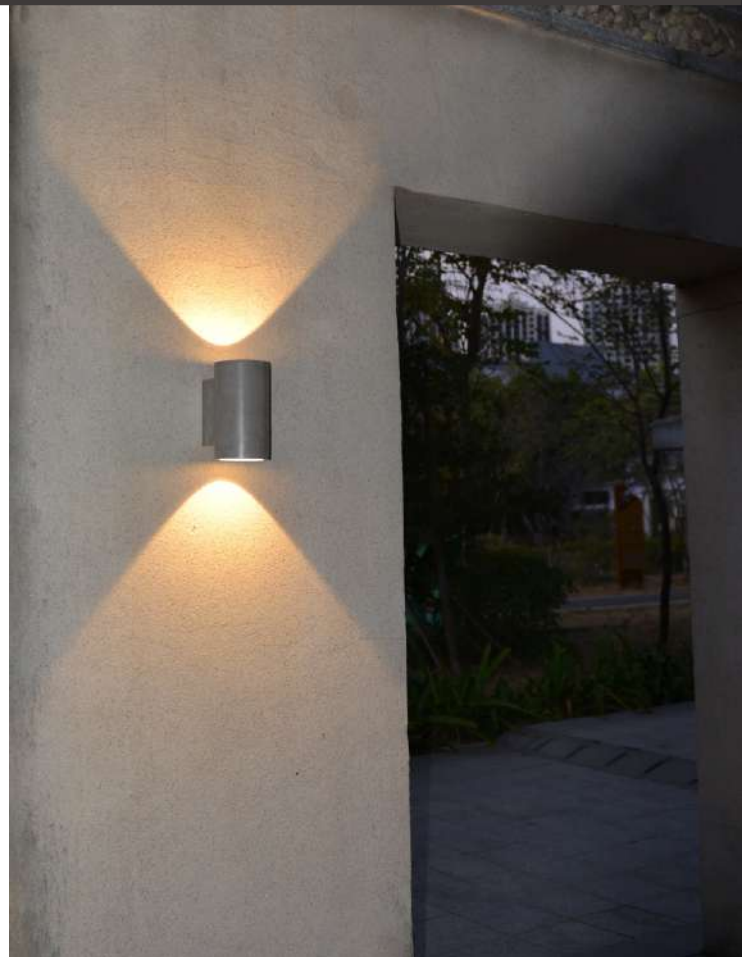

Cement outdoor lamp gives you different feeling

Product details

220-240V 50/60Hz   LED 10.2W
CRI>80 3000K 721lm   Philips
Material: Concrete/Aluminium
Colour: FWC-01/FBC-01/MCG-09/MCG-02/MST-01

Dimensioned drawing

Product model

MO-7520   L 20xW11xH13.5 cm/LED10.2W/721lm/2.1kg