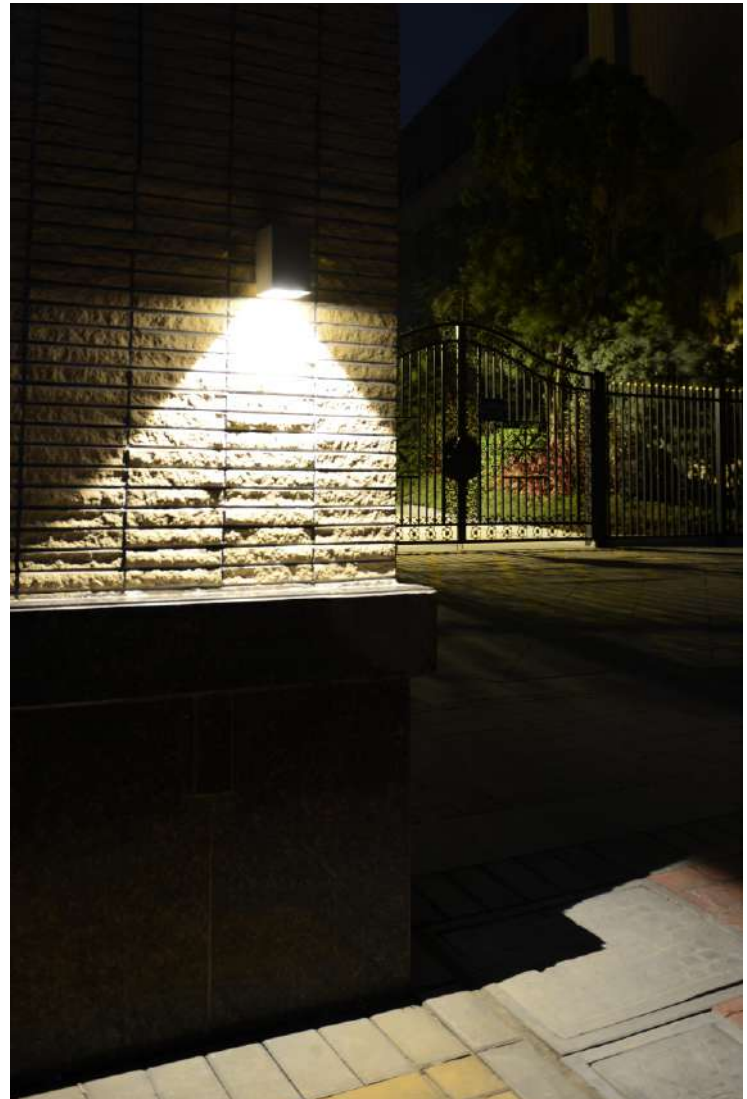

Product model

MO-7519   L 17xW11xH13.5 cm/5.3W/585lm/2.28kg