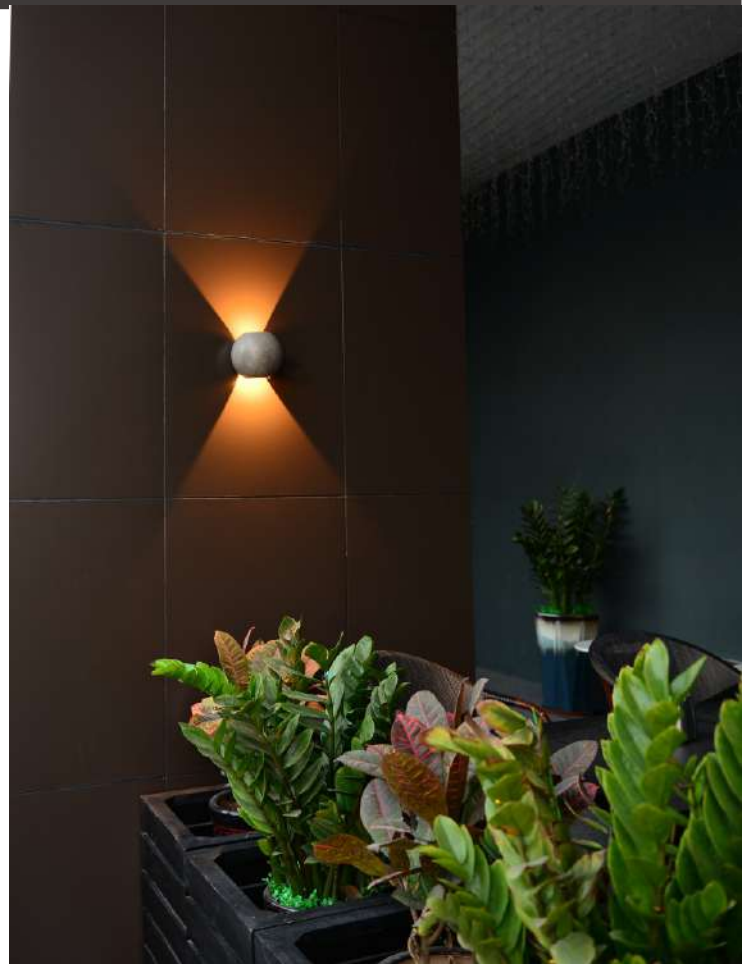

Cement outdoor lamp gives you different feeling

Product details

220-240V 50/60Hz LED 10.2W
CRI>80 3000K 696. lm Philips
Material: Concrete/Aluminium
Colour: FWC-01/FBC-01/MCG-09/MCG-02/MST-01

Dimensioned drawing

Product model

MO-7524 L13.7xW16xH14.2 cm/LED10.2W/696 lm/2.24kg