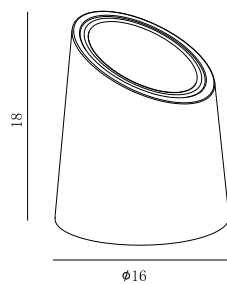

Dimensioned drawing

Product model

MO-7055 ϕ 16xH18 cm/GU10/Max 25W/2.4kg