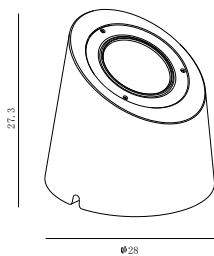

Dimensioned drawing

Product model

MO-7070 L16xW16x16 cm/9.6W/922.15 lm/3kg

Cement outdoor lamp gives you different feeling

Product details

220-240V 50/60Hz LED 15W
 CRI>80 3000K 1398lm Cree
 Material: Concrete
 Colour: FWC-01/FBC-01/MCG-09/MCG-02

Dimensioned drawing

Product model

MO-7054 Ø28xH27.3 cm/15W/1398 lm/8.9kg

Cement outdoor lamp gives you different feeling

Product details

220-240V 50/60Hz LED 10.2W
 CRI>80 3000K 828lm Philips
 Material: Concrete/Aluminium
 Colour: FWC-01/FBC-01/MCG-09/MCG-02/MST-01