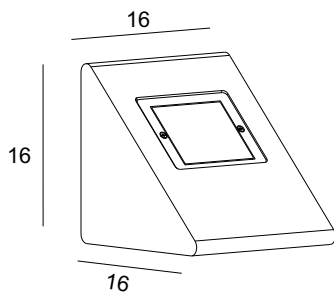

Dimensioned drawing

Product model

MO-7070 L16xW16x16 cm/9.6W/922.15 lm/3kg