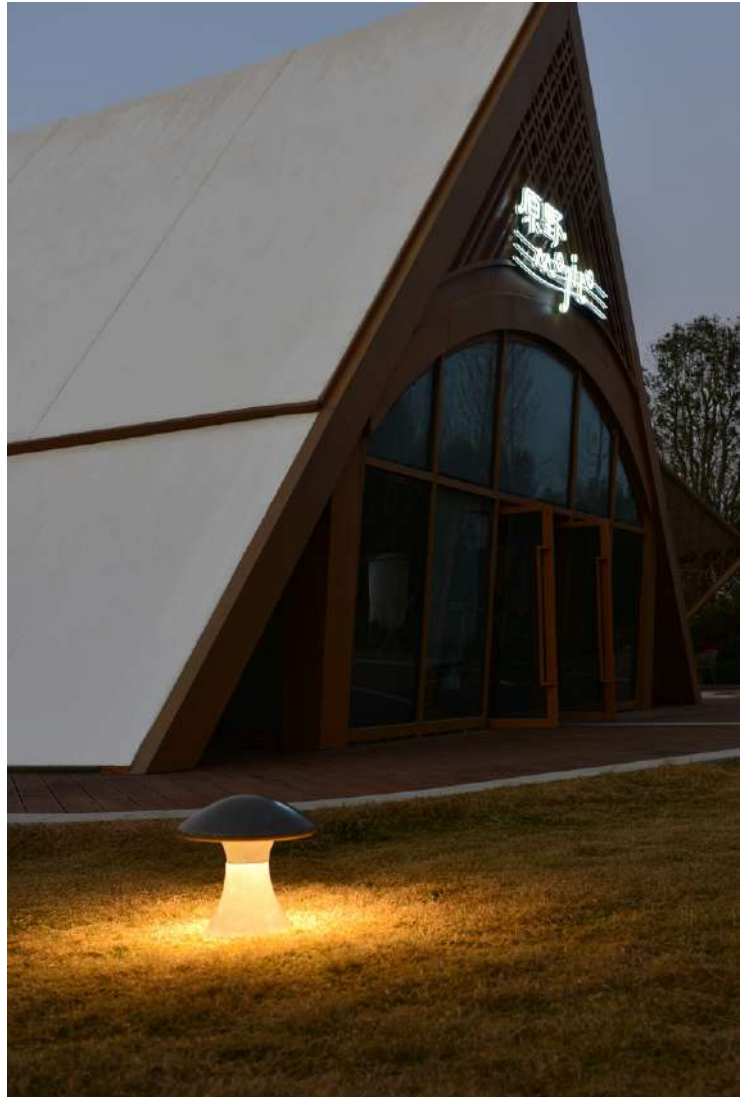

Cement outdoor lamp gives you different feeling

Product details

220-240V 50/60Hz LED 5.3W/10.2W
CRI>80 3000K 863lm/1408lm OSRAM
Material: Concrete
Colour: FWC-01/FBC-01/MCG-09/MCG-02

Dimensioned drawing

Product model

MO-7040 ϕ 22.5xH21 cm/5.3W/863lm/3.1kg
MO-7043 ϕ 33.5xH33.3 cm/10.2W/1408lm/8.3Kg