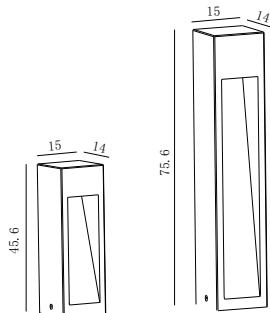

Dimensioned drawing

Product model

MO-7088 L 15xW14xH45.6 cm/9.6W/760lm/11.8kg
 MO-7089 L 15xW14xH75.6 cm/9.6W/760lm/21.5kg

Cement outdoor lamp gives you different feeling

Product details

220-240V 50/60Hz 2xLED 2W/4xLED 2W
 CRI>80 3000K 232/220lm Lumileds
 Material: Concrete
 Colour: FWC-01/FBC-01/MCG-09/MCG-02