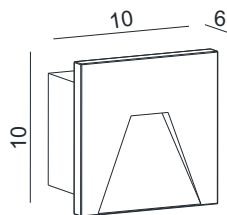

Dimensioned drawing