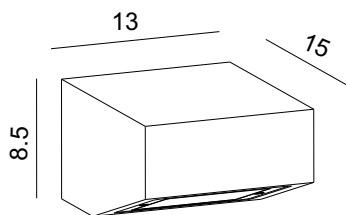

Dimensioned drawing

Product model

MO-7559 L 15xW13xH8.5 cm/9.6W/858lm/2.13kg