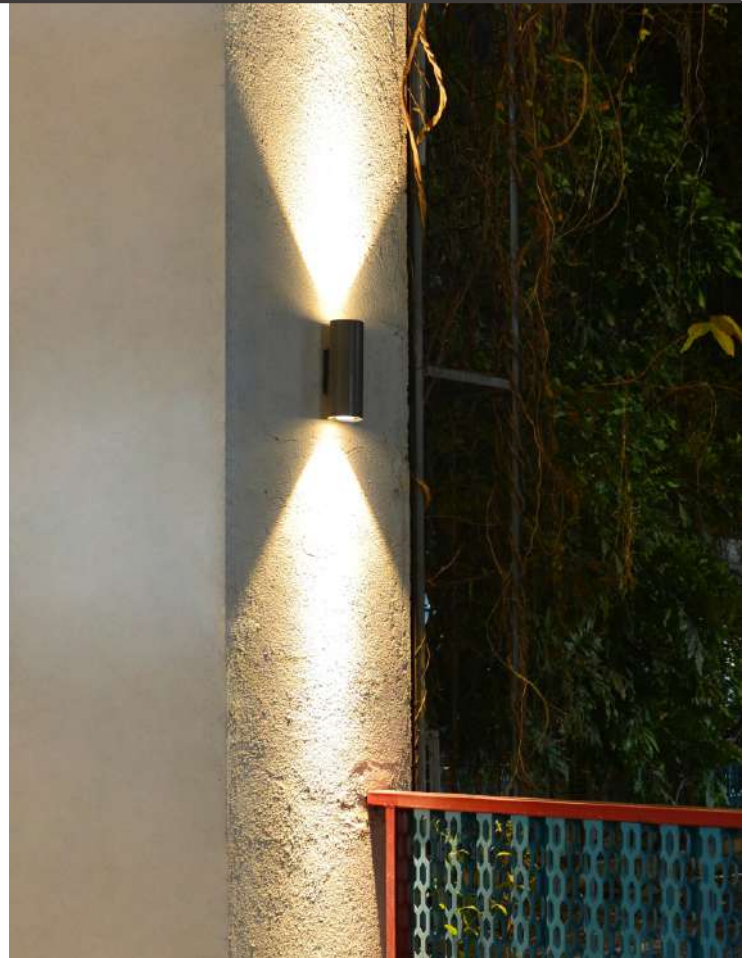

Cement outdoor lamp gives you different feeling

Product details

220-240V 50/60Hz LED12W
CRI>80 3000K 951 lm Philips
Material: Concrete/Aluminium
Colour: FWC-01/FBC-01/MCG-09/MCG-02

Dimensioned drawing

Product model

MO-7507 L26.2xW9.1xH11.35 cm/12W/951 lm /1.98kg