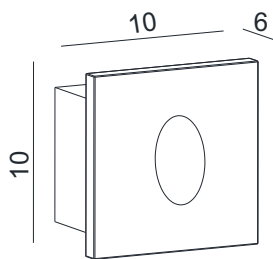

Dimensioned drawing

Product model

MO-7086 L 10xW10xH6 cm/2W/57lm/0.5kg