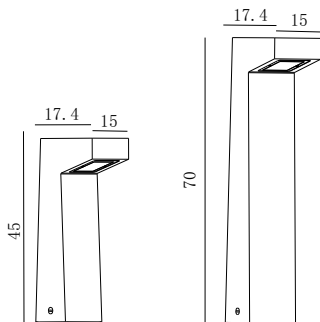

Dimensioned drawing

Product model

MO-7058 L17.4xW15xH45 cm/9.6W/858.2lm/11.6kg
MO-7059 L17.4xW15xH70 cm/9.6W/858.2lm/18.3kg