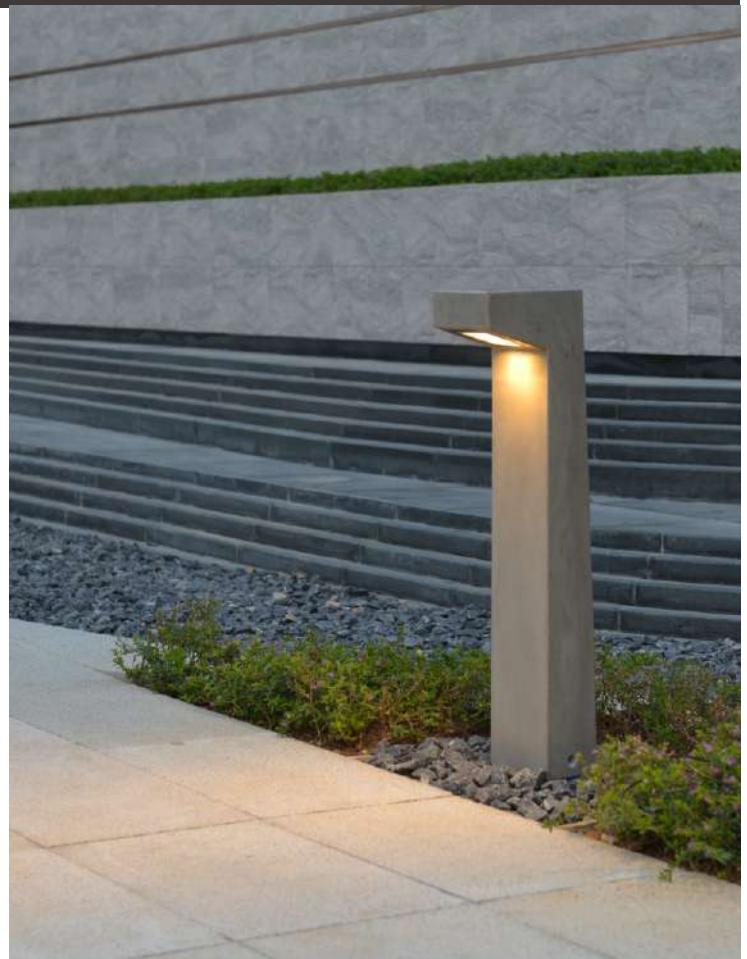

Cement outdoor lamp gives you different feeling

Product details

220-240V 50/60Hz LED 9.6W
CRI>80 3000K 858.2lm Lumileds
Material: Concrete
Colour: FWC-01/FBC-01/MCG-09/MCG-02