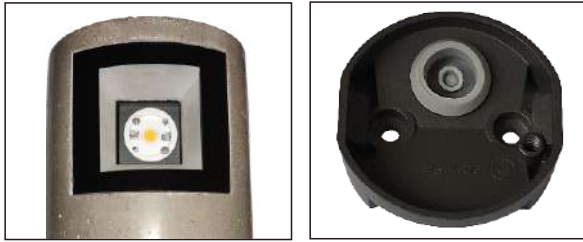

Cement outdoor lamp gives you different feeling

Product details

220-240V 50/60Hz   LED 6W
CRI>80 3000K 321lm   Philips
Material: Concrete/Aluminium
Colour: FWC-01/FBC-01/MCG-09/MCG-02

Dimensioned drawing

Product model

MO-7563   Ø9.3xL15.3 cm/6W/321lm/1.46kg