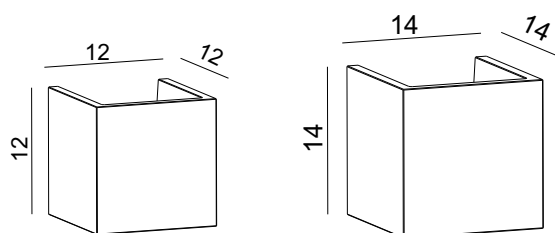

Dimensioned drawing

Product model

MO-7510 L 12xW12xH12 cm/LED 10.2W/828lm/1.7kg
MO-7511 L 14xW14xH14 cm/LED 10.2W/828lm/2.2 kg