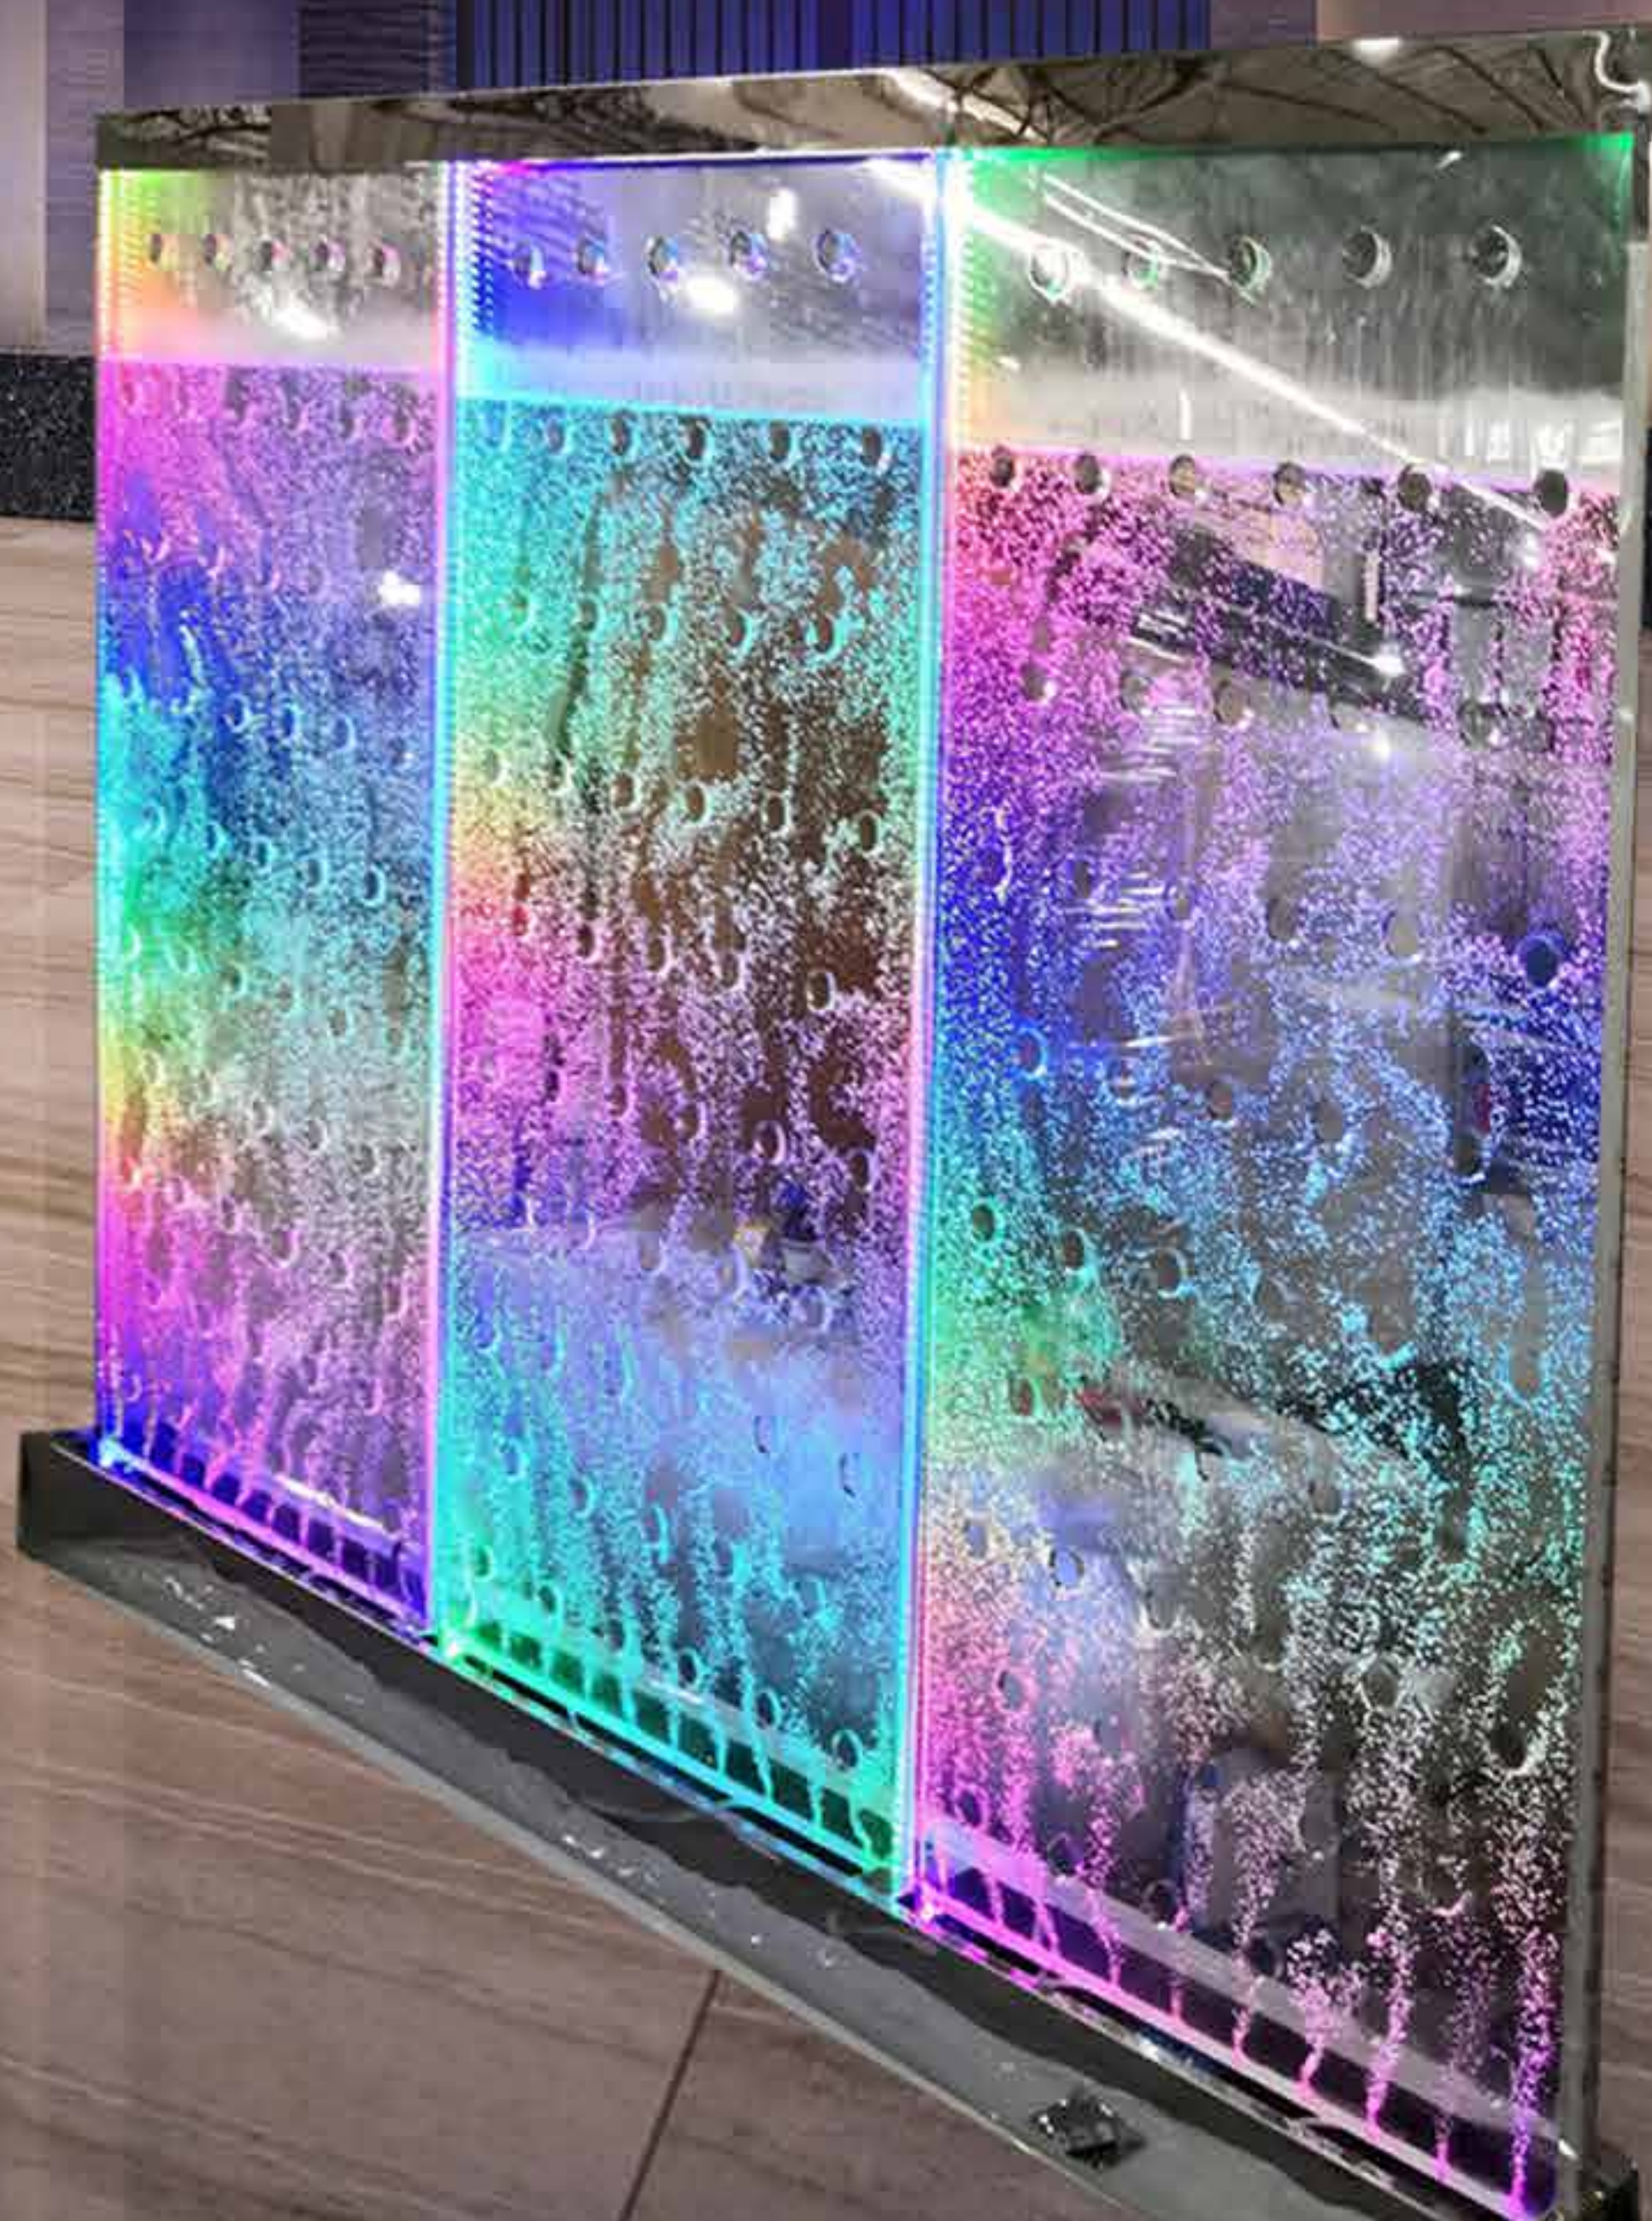

H200*W60*D22cm

BJ-P49

base: stainless steel/

底座：不锈钢/

mirror stainless steel

不锈钢镜面

light: RGB/multi color

灯带：RGB/炫彩