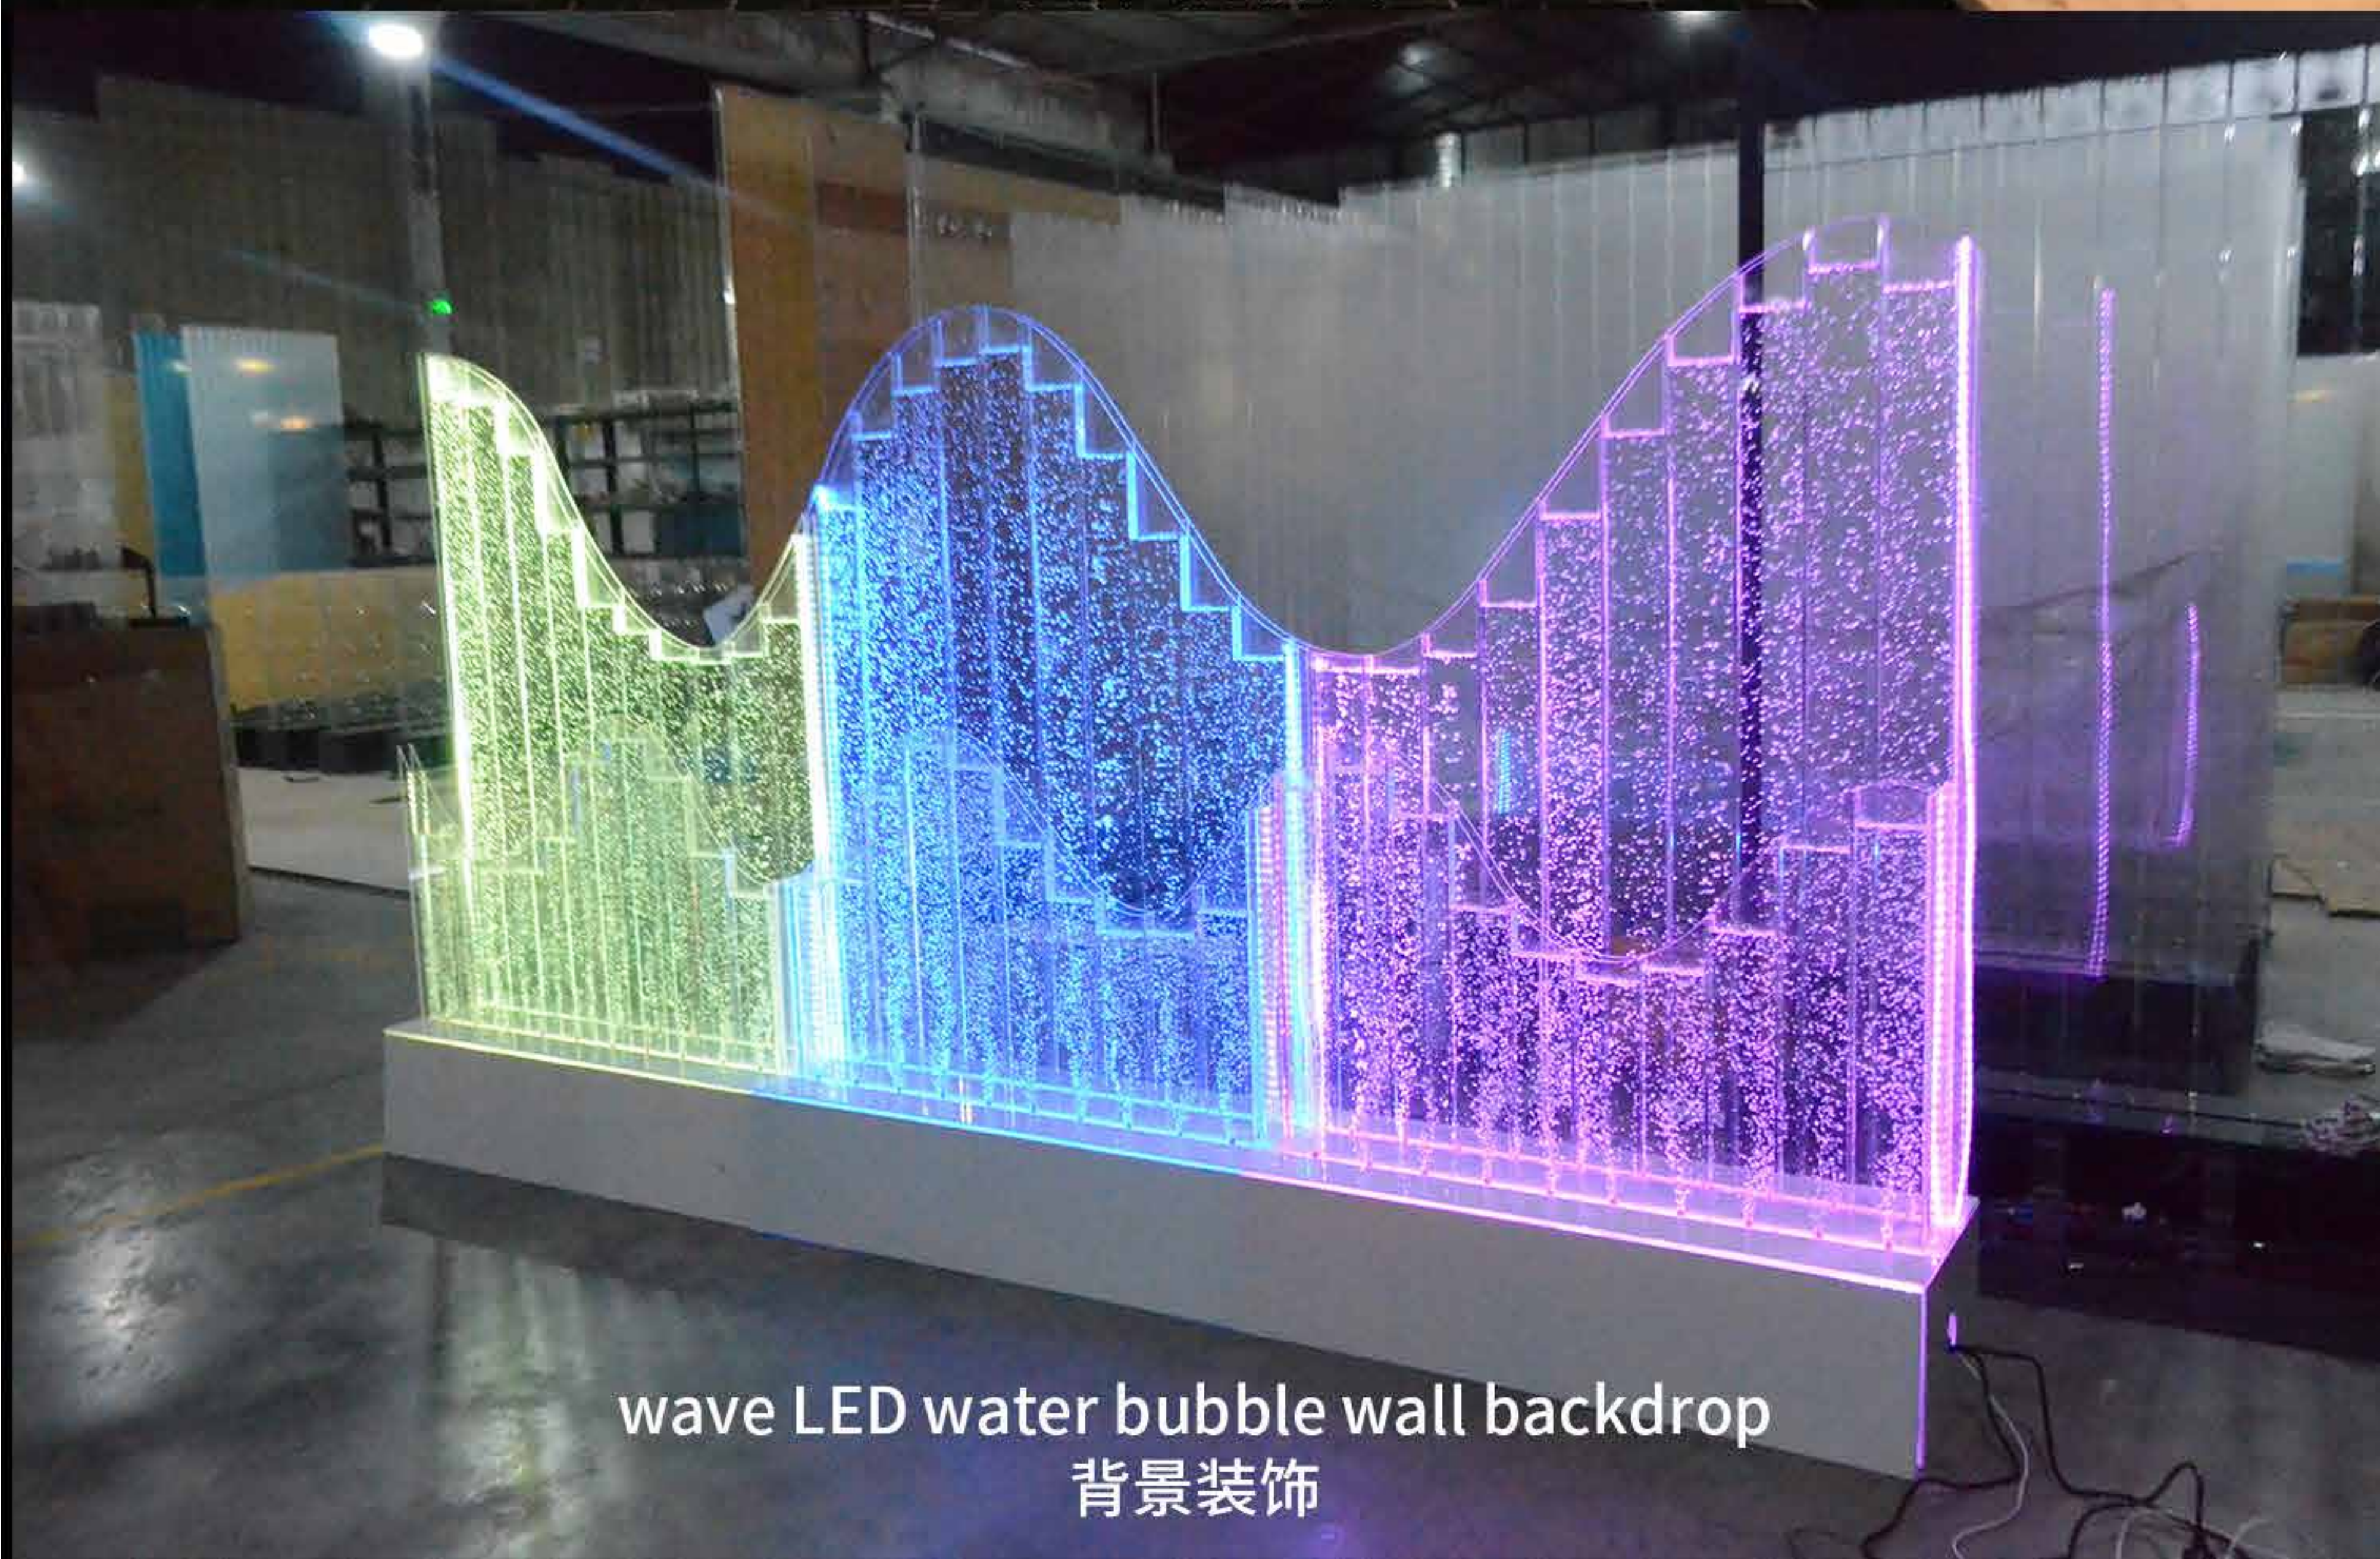

LED water bubble wall with bamboo tubes
水族气泡屏风

wave LED water bubble wall backdrop
背景装饰