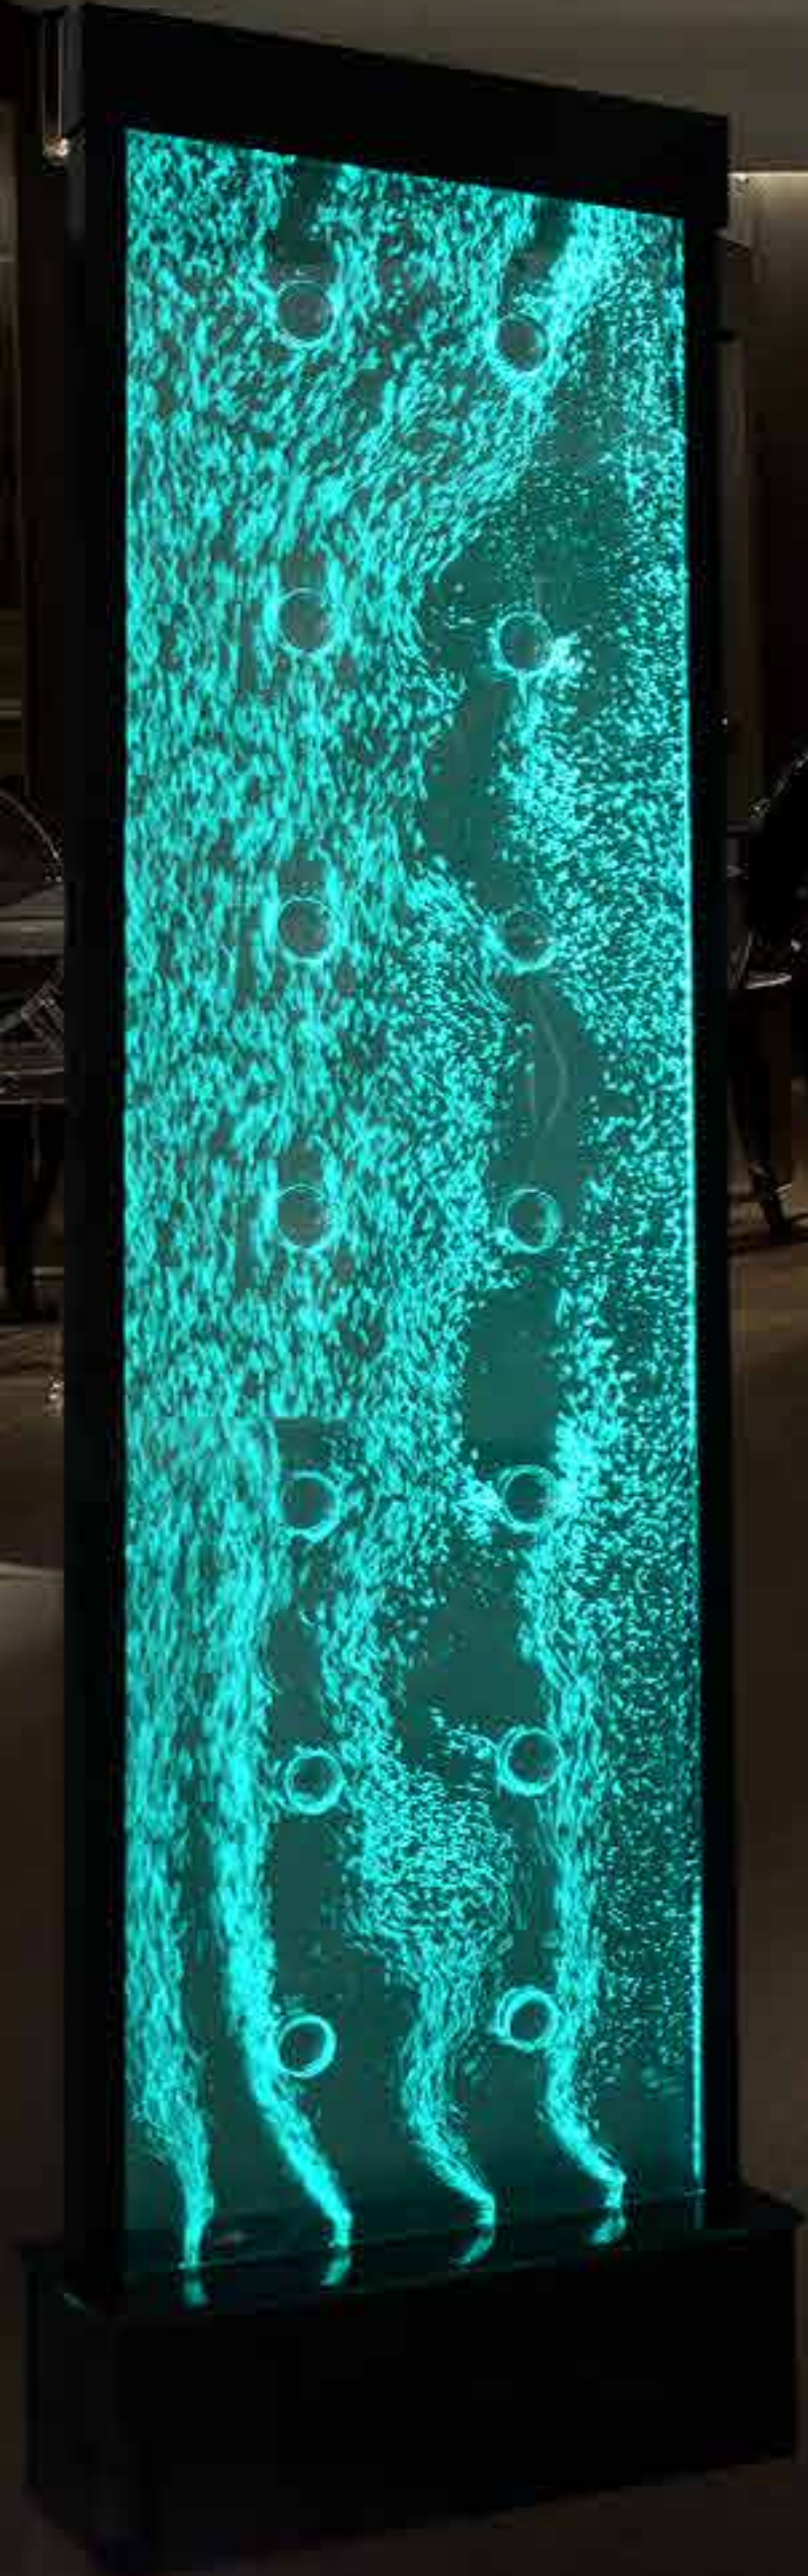

BJ-P46

base: acrylic/stainless steel

底座：亚克力/不锈钢

H200*W60*D22cm

H200*W125*D22cm

BJ-P49

base: acrylic

底座：亚克力

H200*W60*D22cm

BJ-P49

base: stainless steel/

底座：不锈钢/

mirror stainless steel

不锈钢镜面

light: RGB/multi color

灯带：RGB/炫彩

05.LED桌子

LED bar table

BJ-T06

Tabletop:clear glass

桌面：透明玻璃

panel:white acrylic

面板：白色亚克力

base:aluminum