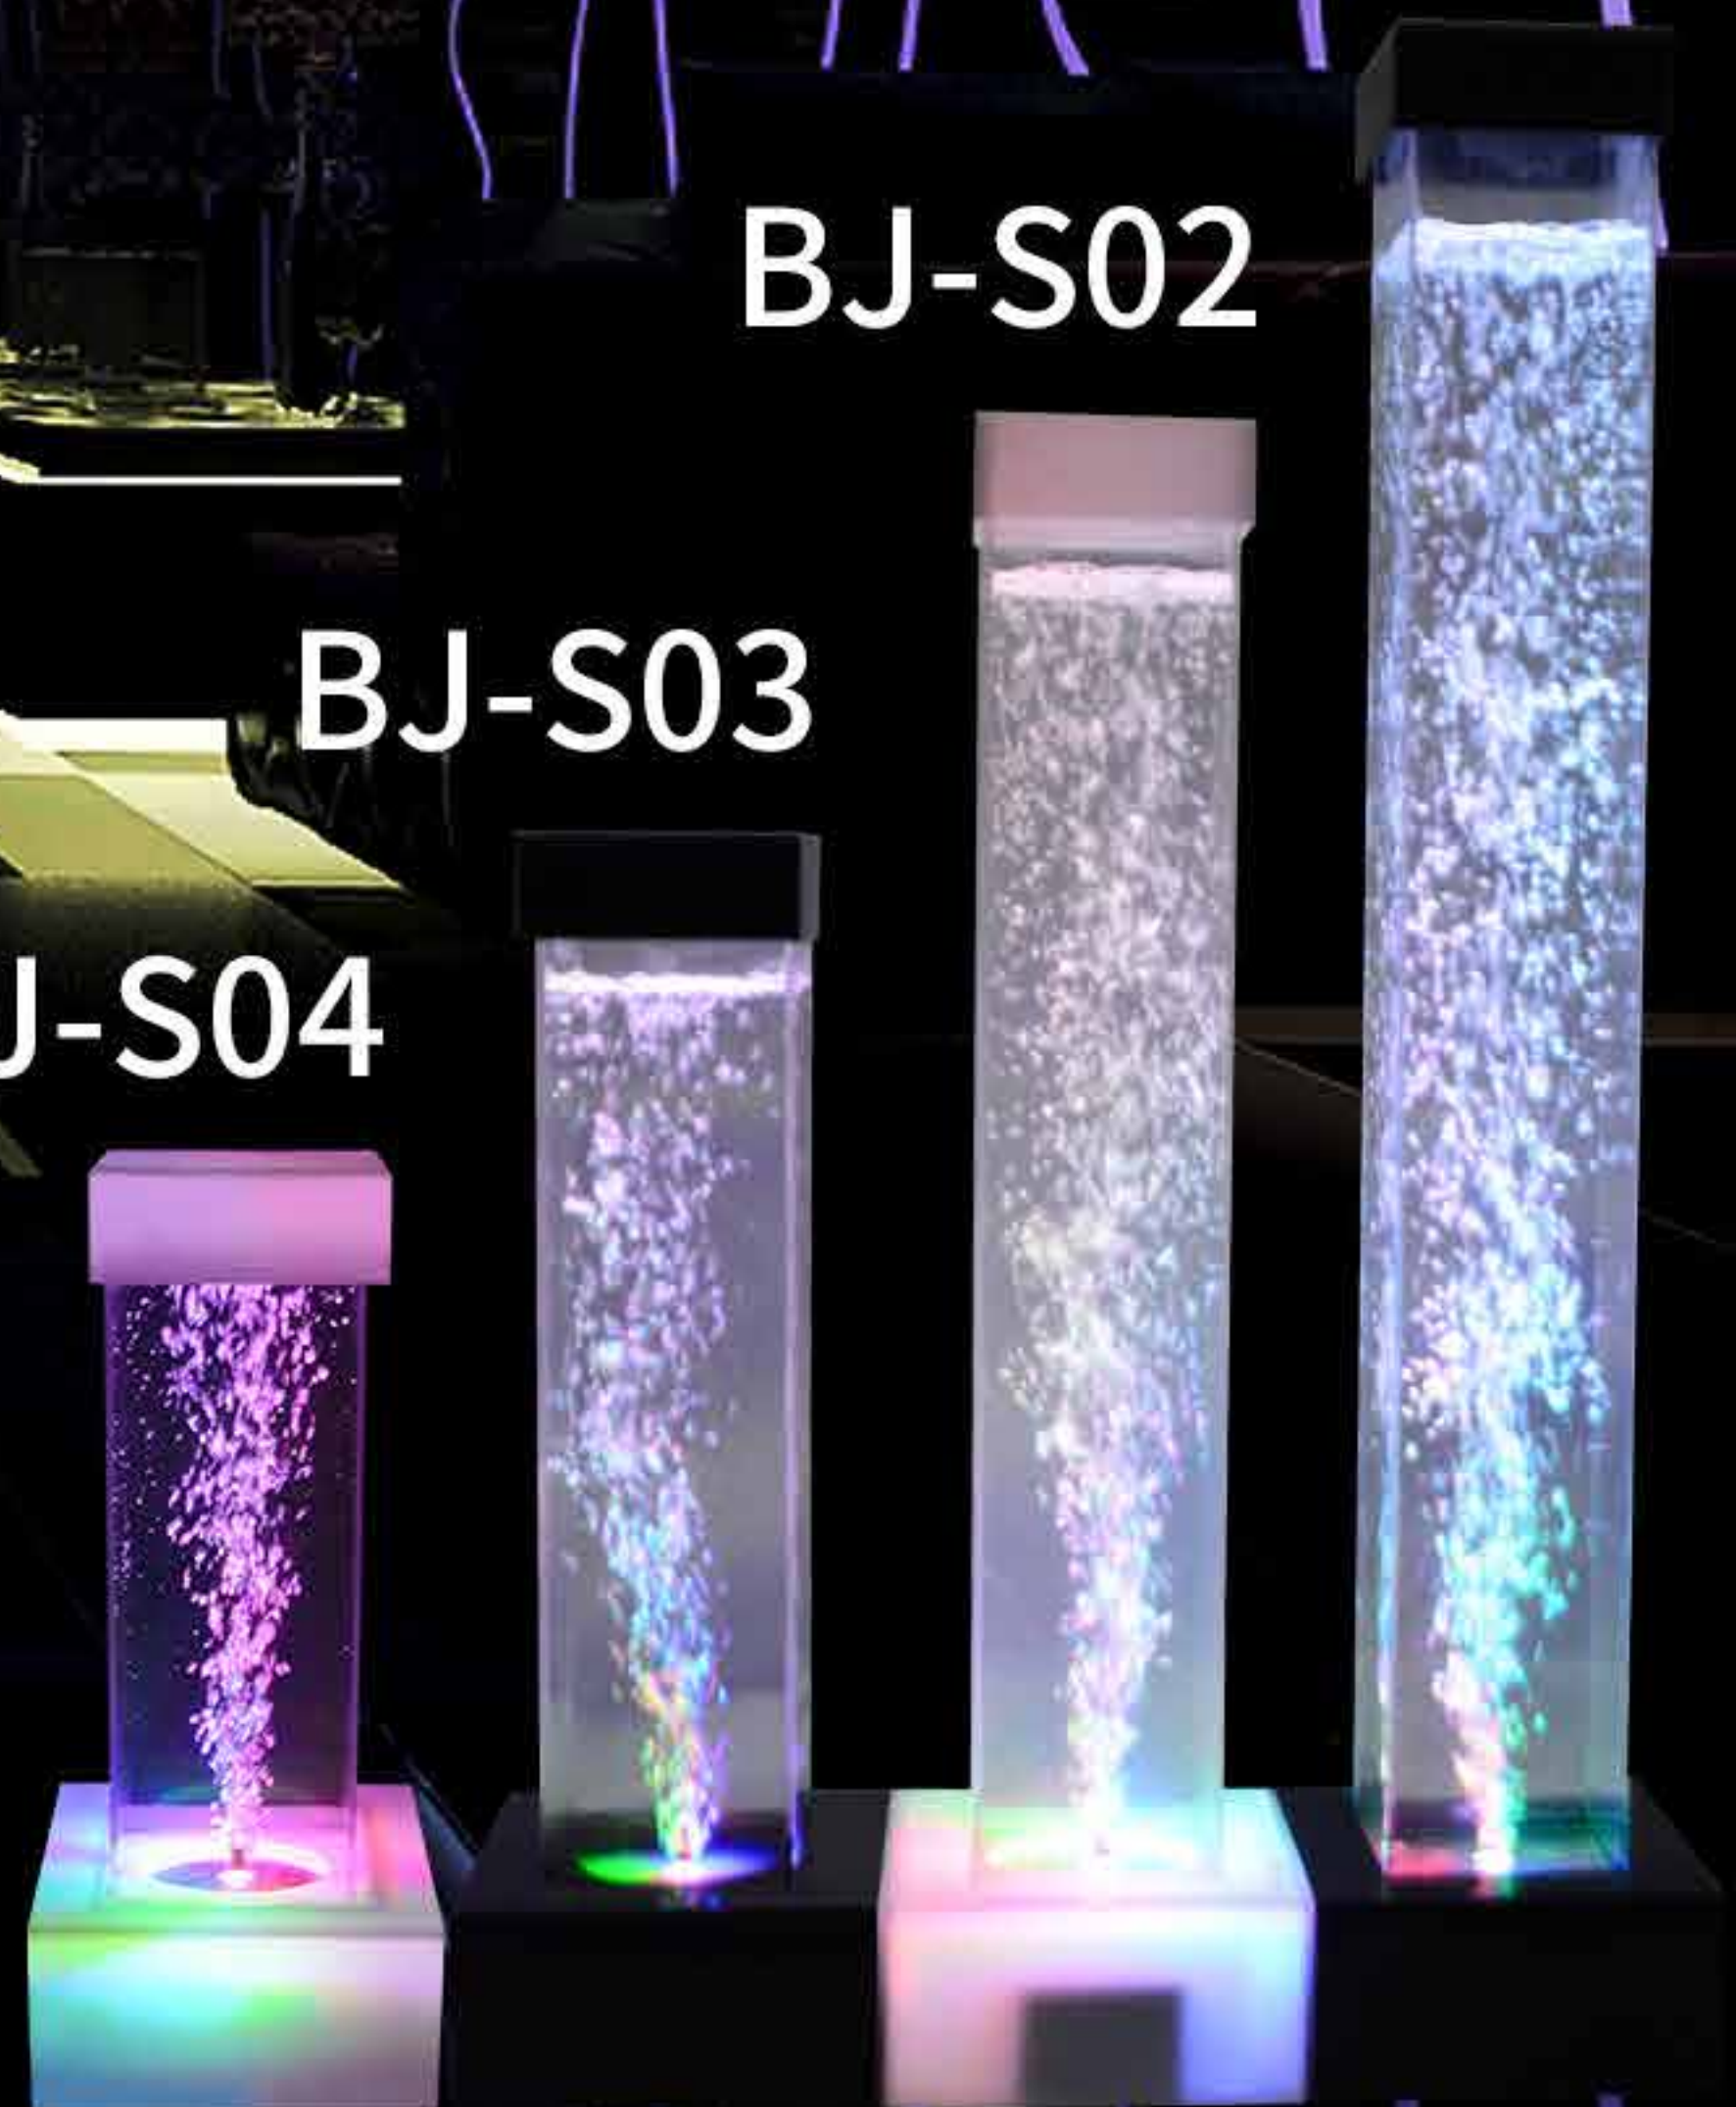

size H100/80/60/45CM

wide of tube (柱宽) 12cm

wide of base (底座宽) 20cm

BJ-S01

BJ-S02

BJ-S03

BJ-S04

LED glowing aquarium decoration LED 灯饰摆件